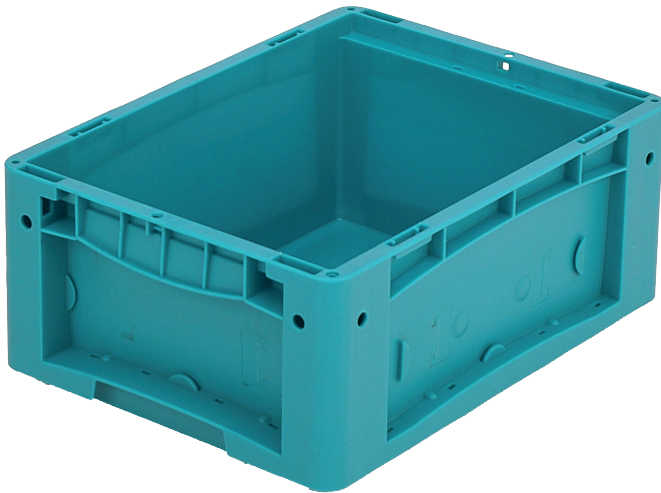

Small parts containers KLT

KLT43170 | Data sheet

Pos. Dimensions, tolerances as specified in DIN 16901

Pos.	Dimensions, tolerances as specified in DIN 16901	
A	Outside length top	400 mm
B	Outside width top	300 mm
C	Height	170 mm

Product features

Weight	1.17 kg
*Stacking load	300 kg
Load capacity	25 kg
Volume	13 litres
Warranty	5 year BITO QUALITY
ESD	ESD version upon request
Temperature range	-20°C to +80°C
Food safety	✓
Material	PP
Stock item	✓
Pcs/pack	1
colour	turquoise
Ref. no.	9-18470

* Load capacity data according to EN 13117 refer to an ambient temperature of 23 °C.

Dimensions, tolerances as specified in DIN 16901

Outside length top	400 mm
Outside width top	300 mm
Height	170 mm
Inside length top	341 mm
Inside width top	268 mm
Inside height	166 mm

Information & Service
www.bito.com

BITO
 STORAGE
 SYSTEMS

Small parts containers KLT

KLT43170 | Accessories

Sides with bag holder notches
demountable
6-31553

Labels
suited for BITOBOX XL and KLT with a
height of at least 170 mm
W 210 x H 74 mm
43-14557