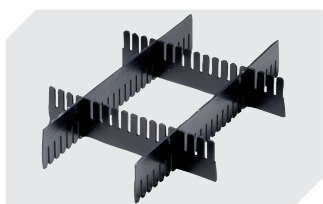

Information & Service
www.bito.com

BITO
 STORAGE
 SYSTEMS

Small parts containers KLT

KLT43170 | Accessories

Sides with bag holder notches
demountable
6-31553

Labels
suited for BITOBOX XL and KLT with a
height of at least 170 mm
W 210 x H 74 mm
43-14557

Slot-in divider strips
Material thickness 5 mm
L 1150 x H 50 mm
43-18417

Covers for palletised loads
L 1220 x W 820 mm
9-18421

Label covers
for European size stacking containers
XL and small parts containers KLT
W 209 x H 67 mm
9-20053

Drop-on lids
for small parts containers KLT
L 400 x W 300 mm
43-20499

Drop-on lids
can be hinge-clipped on one side
to small parts containers KLT and
European size stacking containers XL
L 400 x W 300 mm
43-21520