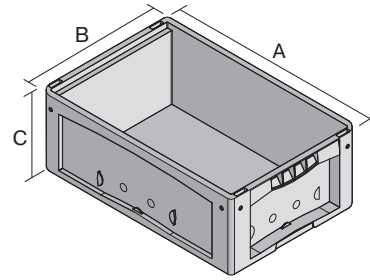

Small parts containers KLT

KLT43170 | Data sheet

Pos. Dimensions, tolerances as specified in DIN 16901

Pos.	Dimensions, tolerances as specified in DIN 16901	
A	Outside length top	400 mm
B	Outside width top	300 mm
C	Height	170 mm

Product features

Weight	1.17 kg
*Stacking load	300 kg
Load capacity	25 kg
Volume	13 litres
Warranty	5 year BITO QUALITY
ESD	ESD version upon request
Temperature range	-20°C to +80°C
Food safety	✓
Material	PP
Stock item	✓
Pcs/pack	1
colour	turquoise
Ref. no.	9-18470

* Load capacity data according to EN 13117 refer to an ambient temperature of 23 °C.

Dimensions, tolerances as specified in DIN 16901

Outside length top	400 mm
Outside width top	300 mm
Height	170 mm
Inside length top	341 mm
Inside width top	268 mm
Inside height	166 mm

Transport dollies
rubber wheels
L 620 x W 420 mm
43-21883

Document pockets
self-adhesive
3 sides open
L 175 x W 105 mm
6-5031