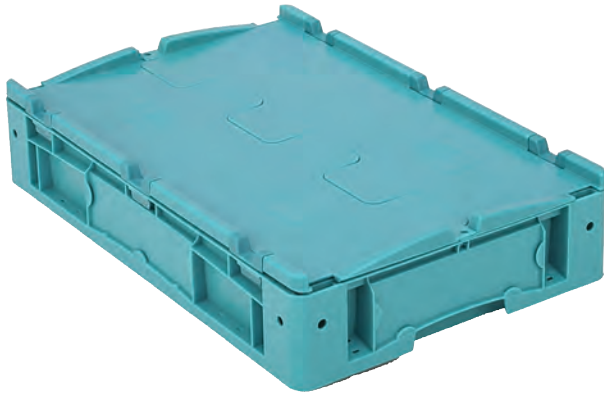

# Small parts containers KLT, with hinged two-part lid

## KLTD64120 | Data sheet

Pos. Dimensions, Tolerances as specified in DIN 16901

Pos.	Dimensions, Tolerances as specified in DIN 16901	
A	Outside length top	600 mm
B	Outside width top	400 mm
C	Height	138 mm

Features	*Load capacity as specified in EN 13117
Proper weight	2.55 kg
*Stacking load	500 kg
*Load capacity	30 kg
Volume	19 Litres
Warranty	5 year BITO QUALITY
ESD	ESD version upon request
Temperature range	-20°C to +90°C
Food safety	✓
Material	PP
Stock item	✓
Pcs/pack	1
Colour	turquoise
Ref. no.	9-18098

## Small parts containers KLT, with hinged two-part lid