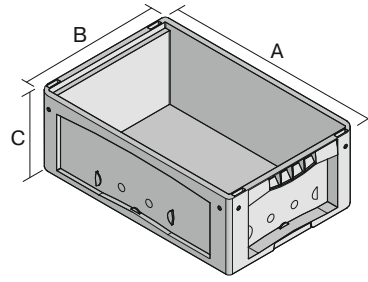

# Small parts containers KLT, with hinged two-part lid

## KLTD64120 | Data sheet

Pos. Dimensions, Tolerances as specified in DIN 16901

Pos.	Dimensions, Tolerances as specified in DIN 16901	
A	Outside length top	600 mm
B	Outside width top	400 mm
C	Height	138 mm

Features	*Load capacity as specified in EN 13117
Proper weight	2.55 kg
*Stacking load	500 kg
*Load capacity	30 kg
Volume	19 Litres
Warranty	5 year BITO QUALITY
ESD	ESD version upon request
Temperature range	-20°C to +90°C
Food safety	✓
Material	PP
Stock item	✓
Pcs/pack	1
Colour	turquoise
Ref. no.	9-18098

Other colours / special colours on request

Dimensions, Tolerances as specified in DIN 16901	
Outside length top	600 mm
Outside width top	400 mm
Height	138 mm
Inside length top	541 mm
Inside width top	368 mm
Inside height	116 mm