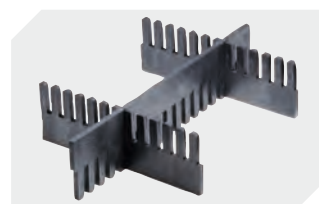

## Small parts containers KLT, with hinged two-part lid

**Slot-in divider strips**  
Material thickness 5 mm  
L 1150 x H 180 mm  
**7-15509**

**Security seals**  
for European size stacking containers  
XL and small parts containers KLT  
**9-16271**

**Slot-in divider strips**  
Material thickness 5 mm  
L 1150 x H 50 mm  
**43-18417**

**Slot-in divider strips**  
Material thickness 5 mm  
L 1150 x H 80 mm  
**43-18418**

**Slot-in divider strips**  
Material thickness 10 mm  
L 950 x H 55 mm  
**43-18419**

**Slot-in divider strips**  
Material thickness 10 mm  
L 950 x H 120 mm  
**43-18420**