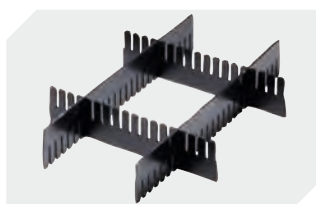

## Small parts containers KLT, with hinged two-part lid

### KLTD64120 | Accessories

**Locking systems BS**  
for small parts containers KLT  
**7-14434**

**Labels**  
W 210 x H 74 mm  
**43-14557**

**Transport dolly**  
polypropylene wheels  
L 620 x W 420 mm  
**43-1491**

**Slot-in divider strips**  
Material thickness 5 mm  
L 1150 x H 180 mm  
**7-15509**

**Security seals**  
for European size stacking containers  
XL and small parts containers KLT  
**9-16271**

**Slot-in divider strips**  
Material thickness 5 mm  
L 1150 x H 50 mm  
**43-18417**