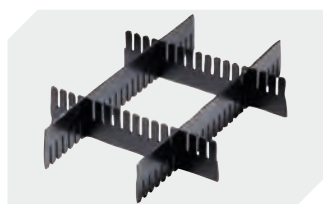

## Small parts containers KLT, with hinged two-part lid

### KLTD64120 | Accessories

**Locking systems BS**  
for small parts containers KLT  
**7-14434**

**Labels**  
W 210 x H 74 mm  
**43-14557**

**Transport dolly**  
polypropylene wheels  
L 620 x W 420 mm  
**43-1491**

**Slot-in divider strips**  
Material thickness 5 mm  
L 1150 x H 180 mm  
**7-15509**

**Security seals**  
for European size stacking containers  
XL and small parts containers KLT  
**9-16271**

**Slot-in divider strips**  
Material thickness 5 mm  
L 1150 x H 50 mm  
**43-18417**