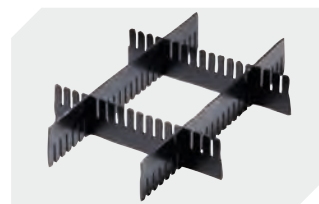

## Small parts containers KLT, with hinged two-part lid

### KLTD64120 | Accessories

**Locking systems BS**  
for small parts containers KLT  
**7-14434**

**Labels**  
W 210 x H 74 mm  
**43-14557**

**Transport dolly**  
polypropylene wheels  
L 620 x W 420 mm  
**43-1491**

**Slot-in divider strips**  
Material thickness 5 mm  
L 1150 x H 180 mm  
**7-15509**

**Security seals**  
for European size stacking containers  
XL and small parts containers KLT  
**9-16271**

**Slot-in divider strips**  
Material thickness 5 mm  
L 1150 x H 50 mm  
**43-18417**