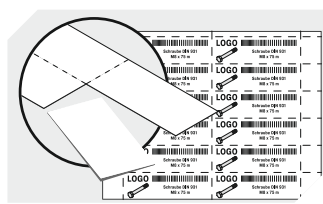

# Storage and handling bins RK RK6209 | Data sheet

Pos. Dimensions, Tolerances as specified in DIN 16901

Pos.	Dimensions, Tolerances as specified in DIN 16901	
A	Outside length top	600 mm
B	Outside width top	234 mm
C	Height	90 mm

Other colours / special colours on request

Dimensions, Tolerances as specified in DIN 16901	
Outside length top	600 mm
Outside width top	234 mm
Height	90 mm
Inside length top	556 mm
Inside width top	211 mm
Inside length base	551 mm
Inside width base	208 mm
Inside height	80 mm

## RK6209 | Accessories

**Label covers**  
for storage and handling bins RK  
L 192 x W 40 mm  
**3-1067**

**Longitudinal dividers**  
for storage and handling bins RK  
**3-1077**

**Dust covers**  
for storage and handling bins RK  
L 561 x W 223 mm  
**3-1133**

**Carry/safety handle**  
for storage and handling bins RK  
**3-1515**

**Cross dividers**  
for storage and handling bins RK  
**3-1590**

**Labels**  
Printable label sheets  
W 192 x H 39 mm  
**46-20771**