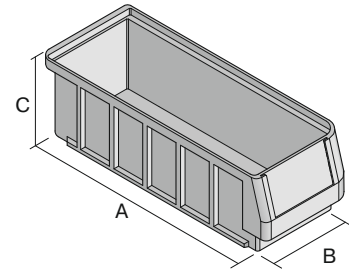

# Storage and handling bins RK RK6209 | Data sheet

Pos. Dimensions, Tolerances as specified in DIN 16901

Pos.	Dimensions, Tolerances as specified in DIN 16901	
A	Outside length top	600 mm
B	Outside width top	234 mm
C	Height	90 mm

Features	*Load capacity as specified in EN 13117
Proper weight	0.80 kg
*Stacking load	30 kg
*Load capacity	10 kg
Volume	9.4 Litres
Warranty	5 year BITO QUALITY
ESD	ESD version upon request
Temperature range	-20°C to +90°C
Food safety	✓
Material	PP
Stock item	✓
Pcs/pack	8
Colour	dove blue
Ref. no.	3-1443

Other colours / special colours on request

Dimensions, Tolerances as specified in DIN 16901	
Outside length top	600 mm
Outside width top	234 mm
Height	90 mm
Inside length top	556 mm
Inside width top	211 mm
Inside length base	551 mm
Inside width base	208 mm
Inside height	80 mm