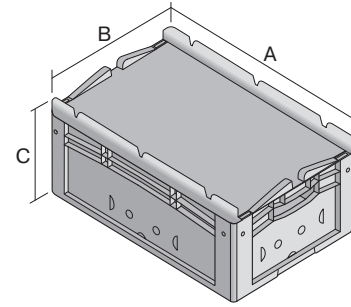

European size stacking containers XL, hinged on one side and closed with 2 snap locks on the other side

## XL32171ASDV | Data sheet

Pos. Dimensions, tolerances as specified in DIN 16901

Pos.	Dimensions, tolerances as specified in DIN 16901	
A	Outside length top	300 mm
B	Outside width top	200 mm
C	Height	188 mm

Product features	*Load capacity as specified in EN 13117
Weight	0.93 kg
*Load capacity	15 kg
Volume	6 litres
Warranty	5 year BITO QUALITY
ESD	ESD version upon request
Temperature range	-20°C to +80°C
Food safety	✓
Material	PP
Stock item	✓
Pcs/pack	1
colour	blue
Ref. no.	43-30411

Other colours / special colours on request

Dimensions, tolerances as specified in DIN 16901	
Outside length top	300 mm
Outside width top	200 mm
Height	188 mm
Inside length top	268 mm
Inside width top	168 mm
Inside height	167 mm