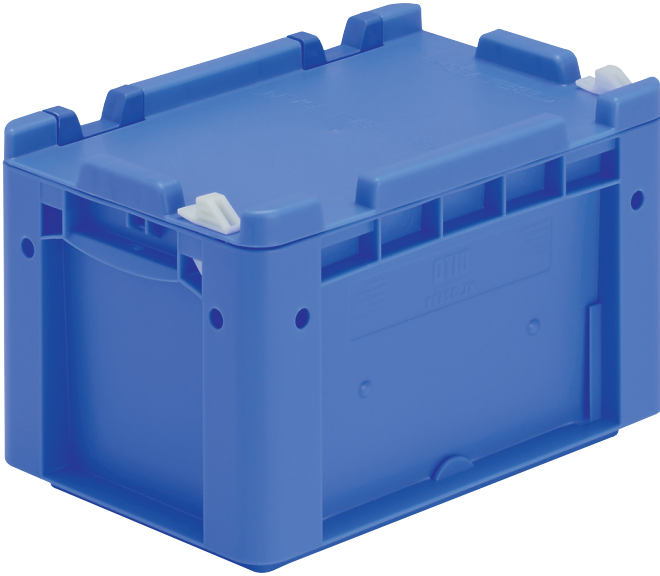

European size stacking containers XL, hinged on one side and closed with 2 snap locks on the other side

## XL32171ASDV | Data sheet

Pos. Dimensions, tolerances as specified in DIN 16901

Pos.	Dimensions, tolerances as specified in DIN 16901	
A	Outside length top	300 mm
B	Outside width top	200 mm
C	Height	188 mm

Product features	*Load capacity as specified in EN 13117
Weight	0.93 kg
*Load capacity	15 kg
Volume	6 litres
Warranty	5 year BITO QUALITY
ESD	ESD version upon request
Temperature range	-20°C to +80°C
Food safety	✓
Material	PP
Stock item	✓
Pcs/pack	1
colour	blue
Ref. no.	43-30411

Information & Service  
[www.bito.com](http://www.bito.com)

**BITO**  
LAGERTECHNIK

European size stacking containers XL, hinged on one side and closed with 2 snap locks on the other side