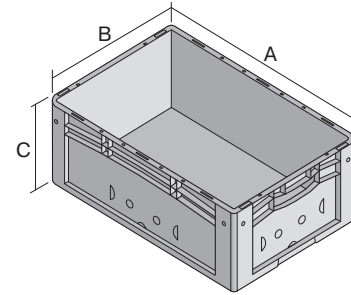

# European size stacking containers XL with ribbed base RX

## XL64271RX | Data sheet

Pos. Dimensions, tolerances as specified in DIN 16901

Pos.	Dimensions, tolerances as specified in DIN 16901	
A	Outside length top	600 mm
B	Outside width top	400 mm
C	Height	270 mm

### Product features

Weight	2.53 kg
*Stacking load	300 kg
Volume	49 litres
Warranty	5 year BITO QUALITY
ESD	ESD version upon request
Temperature range	-20°C to +80°C
Food safety	✓
Material	PP
Stock item	✓
Pcs/pack	1
colour	blue
Ref. no.	43-30207

### Dimensions, tolerances as specified in DIN 16901

Outside length top	600 mm
Outside width top	400 mm
Height	270 mm
Inside length top	568 mm
Inside width top	368 mm
Inside length base	559 mm
Inside width base	359 mm
Inside height	252 mm