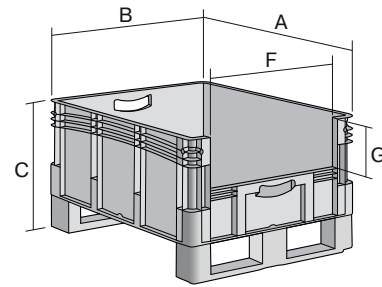

European size stacking containers XL, with short side pick opening and fork entry shoes

XL86524DKufe | Data sheet

Pos. Dimensions, tolerances as specified in DIN 16901

Pos.	Dimensions, tolerances as specified in DIN 16901	
A	Outside length top	800 mm
B	Outside width top	600 mm
C	Height	620 mm
F	Width of view and pick opening	459 mm
G	Height of view and pick opening	253 mm

Product features

Weight	10.34 kg
*Stacking load	800 kg
*Load capacity	200 kg
Volume	206 litres
ESD	No
Temperature range	-20°C to +80°C
Food safety	✓
Material	PP
Stock item	-
Pcs/pack	1
colour	blue
Ref. no.	43-30251

* Load capacity data according to EN 13117 refer to an ambient temperature of 23 °C.

Dimensions, tolerances as specified in DIN 16901

Outside length top	800 mm
Outside width top	600 mm
Height	620 mm
Inside length top	762 mm
Inside width top	562 mm
Inside height	501 mm
Pick opening W x H	459 x 253 mm

Information & Service
www.bito.com

BITO
LAGERTECHNIK

European size stacking containers XL, with short side pick opening and fork entry shoes **XL86524DKufe** | Accessories

Drop-on lid
for European size stacking containers
XL
L 800 x W 600 mm
43-14853