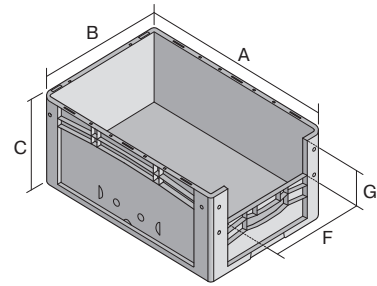

# European size stacking containers XL, with short side pick opening

## XL64324 | Data sheet

Pos. Dimensions, tolerances as specified in DIN 16901

Pos.	Dimensions, tolerances as specified in DIN 16901	
A	Outside length top	600 mm
B	Outside width top	400 mm
C	Height	320 mm
F	Width of view and pick opening	274 mm
G	Height of view and pick opening	156 mm

Product features	*Load capacity as specified in EN 13117
Weight	2.35 kg
*Stacking load	250 kg
*Load capacity	20 kg
Volume	62 litres
Warranty	5 year BITO QUALITY
ESD	ESD version upon request
Temperature range	-20°C to +80°C
Food safety	✓
Material	PP
Stock item	✓
Pcs/pack	1
colour	blue
Ref. no.	43-14992

Other colours / special colours on request

Dimensions, tolerances as specified in DIN 16901	
Outside length top	600 mm
Outside width top	400 mm
Height	320 mm
Inside length top	568 mm
Inside width top	368 mm
Inside height	316 mm
Pick opening W x H	274 x 156 mm