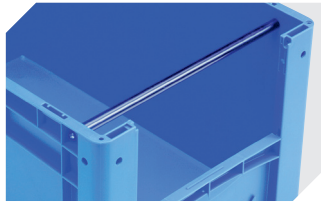

**Insertable windows**  
for European size stacking containers XL  
**43-18587**

**Label covers**  
for European size stacking containers XL  
and small parts containers KLT  
W 209 x H 67 mm  
**9-20053**

**Drop-on lids**  
for European size stacking containers XL  
L 600 x W 400 mm  
**43-20301**

**Grip closures**  
for European size stacking containers XL  
with a height of 320 and 420 mm  
**43-31448**