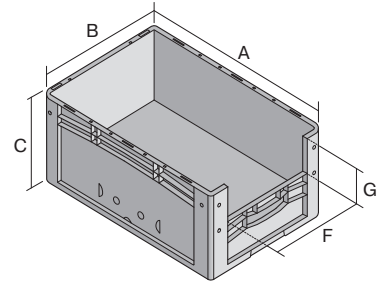

European size stacking containers XL, with short side pick opening

XL43274 | Data sheet

Pos. Dimensions, tolerances as specified in DIN 16901

Pos.	Dimensions, tolerances as specified in DIN 16901	
A	Outside length top	400 mm
B	Outside width top	300 mm
C	Height	270 mm
F	Width of view and pick opening	212 mm
G	Height of view and pick opening	131 mm

Product features

Weight	1.30 kg
*Stacking load	200 kg
*Load capacity	20 kg
Volume	24 litres
Warranty	5 year BITO QUALITY
ESD	ESD version upon request
Temperature range	-20°C to +80°C
Food safety	✓
Material	PP
Stock item	-
Pcs/pack	1
colour	red
Ref. no.	43-14983

* Load capacity data according to EN 13117 refer to an ambient temperature of 23 °C.

Dimensions, tolerances as specified in DIN 16901

Outside length top	400 mm
Outside width top	300 mm
Height	270 mm
Inside length top	368 mm
Inside width top	268 mm
Inside height	267 mm
Pick opening W x H	212 x 131 mm

Information & Service
www.bitocom

BITO
STORAGE
SYSTEMS

European size stacking containers XL, with short side pick opening XL43274 | Accessories

Labels
suited for BITOBOX XL and KLT with a height of at least 170 mm
W 210 x H 74 mm
43-14557