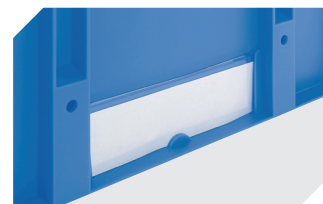

Label covers
for European size stacking containers XL
and small parts containers KLT
W 209 x H 67 mm
9-20053