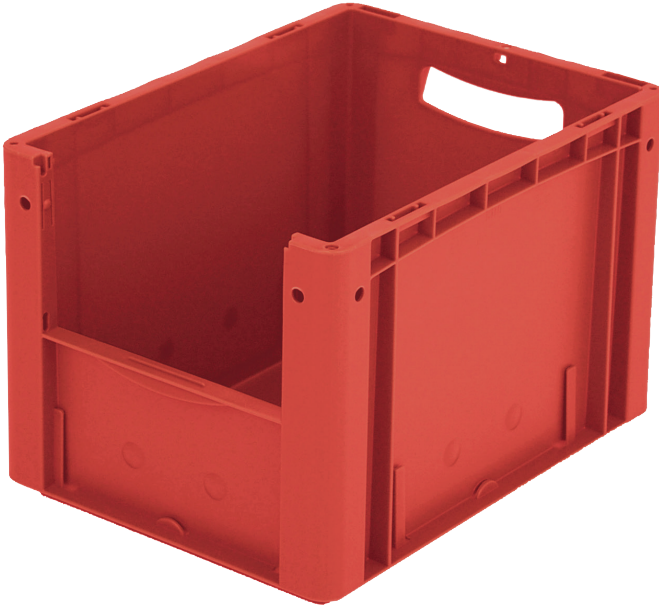

European size stacking containers XL, with short side pick opening

XL43274 | Data sheet

Pos. Dimensions, tolerances as specified in DIN 16901

Pos.	Dimensions, tolerances as specified in DIN 16901	
A	Outside length top	400 mm
B	Outside width top	300 mm
C	Height	270 mm
F	Width of view and pick opening	212 mm
G	Height of view and pick opening	131 mm

Product features

Weight	1.30 kg
*Stacking load	200 kg
*Load capacity	20 kg
Volume	24 litres
Warranty	5 year BITO QUALITY
ESD	ESD version upon request
Temperature range	-20°C to +80°C
Food safety	✓
Material	PP
Stock item	-
Pcs/pack	1
colour	red
Ref. no.	43-14983

* Load capacity data according to EN 13117 refer to an ambient temperature of 23 °C.

Dimensions, tolerances as specified in DIN 16901

Outside length top	400 mm
Outside width top	300 mm
Height	270 mm
Inside length top	368 mm
Inside width top	268 mm
Inside height	267 mm
Pick opening W x H	212 x 131 mm

Information & Service
www.bitocom

BITO
STORAGE
SYSTEMS

European size stacking containers XL, with short side pick opening XL43274 | Accessories

Labels
suited for BITOBOX XL and KLT with a height of at least 170 mm
W 210 x H 74 mm
43-14557