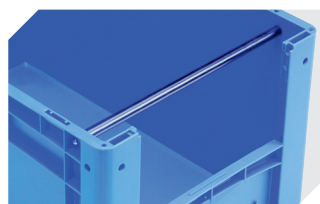

Transport dollies
polypropylene wheels
L 620 x W 420 mm
43-1491

Insertable windows
for European size stacking containers XL
43-18585

Label covers
for European size stacking containers XL
and small parts containers KLT
W 209 x H 67 mm
9-20053

Drop-on lids
for European size stacking containers XL
L 400 x W 300 mm
43-20303

Grip closures
for European size stacking containers XL
with a height of 170, 220 and 270 mm
43-31450

Handles
for European size stacking containers XL
for European size stacking containers BN
L 267 mm
43-9409