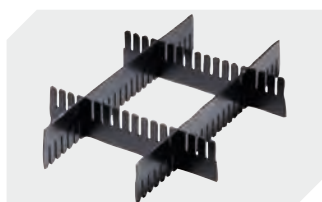

## KLT64170ASDV | Accessories

**Locking systems BS**  
for small parts containers KLT  
**7-14434**

**Labels**  
W 210 x H 74 mm  
**43-14557**

**Transport dolly**  
polypropylene wheels  
L 620 x W 420 mm  
**43-1491**

**Slot-in divider strips**  
Material thickness 5 mm  
L 1150 x H 180 mm  
**7-15509**

**Slot-in divider strips**  
Material thickness 5 mm  
L 1150 x H 50 mm  
**43-18417**

**Slot-in divider strips**  
Material thickness 5 mm  
L 1150 x H 80 mm  
**43-18418**