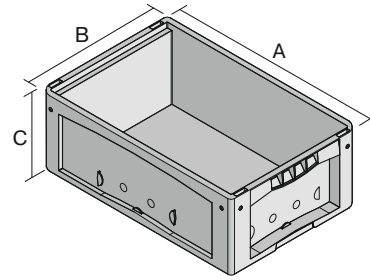

Small parts containers KLT, hinged on one side and closed with 2 snap-on fixtures on the other side

## KLT64170ASDV | Data sheet

Pos. Dimensions, Tolerances as specified in DIN 16901

Pos.	Dimensions, Tolerances as specified in DIN 16901	
A	Outside length top	600 mm
B	Outside width top	400 mm
C	Height	188 mm

Features	*Load capacity as specified in EN 13117
Proper weight	2.88 kg
*Stacking load	500 kg
*Load capacity	30 kg
Volume	29.30 Litres
Warranty	5 year BITO QUALITY
ESD	ESD version upon request
Temperature range	-20°C to +90°C
Food safety	✓
Material	PP
Stock item	-
Pcs/pack	1
Colour	turquoise
Ref. no.	9-22244

Other colours / special colours on request

Dimensions, Tolerances as specified in DIN 16901	
Outside length top	600 mm
Outside width top	400 mm
Height	188 mm
Inside length top	541 mm
Inside width top	368 mm
Inside height	166 mm