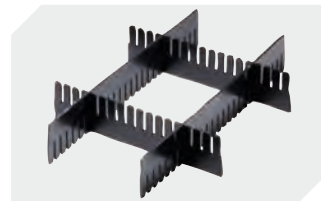

## KLT64170ASDV | Accessories

**Locking systems BS**  
for small parts containers KLT  
**7-14434**

**Labels**  
W 210 x H 74 mm  
**43-14557**

**Transport dolly**  
polypropylene wheels  
L 620 x W 420 mm  
**43-1491**

**Slot-in divider strips**  
Material thickness 5 mm  
L 1150 x H 180 mm  
**7-15509**

**Slot-in divider strips**  
Material thickness 5 mm  
L 1150 x H 50 mm  
**43-18417**

**Slot-in divider strips**  
Material thickness 5 mm  
L 1150 x H 80 mm  
**43-18418**