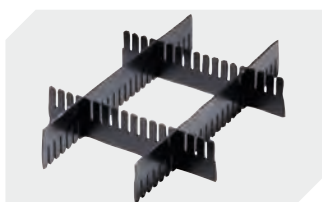

## KLT64170ASDV | Accessories

**Locking systems BS**  
for small parts containers KLT  
**7-14434**

**Labels**  
W 210 x H 74 mm  
**43-14557**

**Transport dolly**  
polypropylene wheels  
L 620 x W 420 mm  
**43-1491**

**Slot-in divider strips**  
Material thickness 5 mm  
L 1150 x H 180 mm  
**7-15509**

**Slot-in divider strips**  
Material thickness 5 mm  
L 1150 x H 50 mm  
**43-18417**

**Slot-in divider strips**  
Material thickness 5 mm  
L 1150 x H 80 mm  
**43-18418**