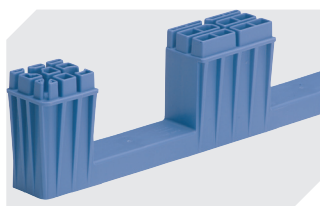

## Multi-purpose containers MB with ribbed base, with hinged stacking seats

# MBB86421R | Accessories

**Label covers**  
for multi-purpose containers MB  
W 60 x H 80.4 mm  
**6-15244**

**Connector clips**  
**6-15625**

**Add-on fork entry shoes**  
for multi-purpose containers MB  
L 800 x W 600 mm  
**6-19330**