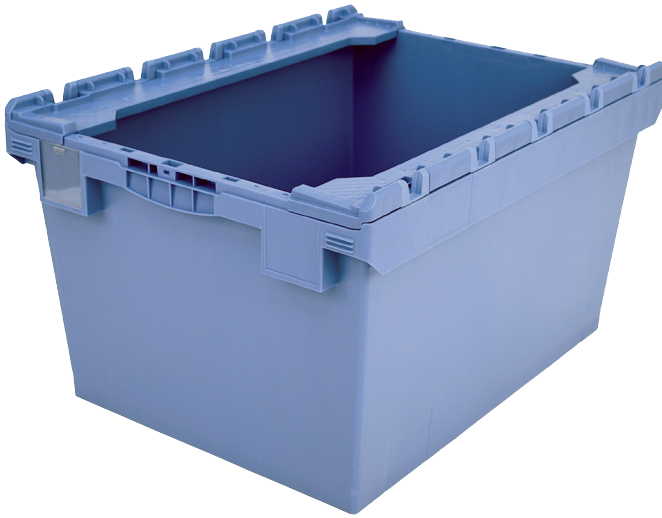

Multi-purpose containers MB with ribbed base, with hinged stacking seats

MBB86421R | Data sheet

Pos. Dimensions, tolerances as specified in DIN 16901

Pos.	Dimensions, tolerances as specified in DIN 16901	
A	Outside length top	800 mm
B	Outside width top	600 mm
C	Height	453 mm
D	Base length outside	690 mm
E	Base width outside	508 mm

Product features	*Load capacity as specified in EN 13117
Weight	7.10 kg
*Stacking load	200 kg
*Load capacity	75 kg
Volume	147 litres
Warranty	5 year BITO QUALITY
ESD	ESD version upon request
Temperature range	-20°C to +90°C
Food safety	✓
Material	PP
Stock item	✓
Pcs/pallet	24
Pcs/pack	1
colour	dove blue
Ref. no.	6-15262

Other colours / special colours on request

Dimensions, tolerances as specified in DIN 16901	
Outside length top	800 mm
Outside width top	600 mm
Height	453 mm
Inside length top	742 mm
Inside width top	560 mm
Inside length base	682 mm
Inside width base	500 mm
Height of stacking rim	70 mm

Printed message	
Pad printing area on short side (front)	250 x 100 mm
Pad printing area on short side (rear)	250 x 100 mm
Pad printing area on long side	250 x 100 mm
Screen printing area on short side	430 x 210 mm
Screen printing area on short side (rear)	430 x 210 mm
Screen printing area on long side	600 x 200 mm
Hot foil printing area on short side (front)	250 x 100 mm
Hot foil printing area on short side (rear)	250 x 100 mm
Hot foil printing area on long side	250 x 100 mm
Injection mold printing area on long side	225 x 95 mm

Information & Service
www.bito.com

BITO
STORAGE
SYSTEMS