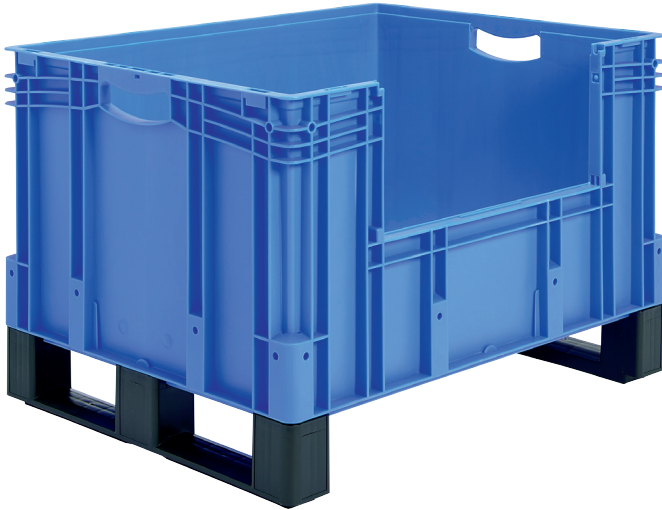

European size stacking containers XL, with long side pick opening and fork entry shoes

XL86526DKufe | Data sheet

Pos. Dimensions, tolerances as specified in DIN 16901

Pos.	Dimensions, tolerances as specified in DIN 16901	
A	Outside length top	800 mm
B	Outside width top	600 mm
C	Height	620 mm
F	Width of view and pick opening	459 mm
G	Height of view and pick opening	253 mm

Product features	*Load capacity as specified in EN 13117
Weight	10.48 kg
*Stacking load	800 kg
*Load capacity	200 kg
Volume	206 litres
ESD	No
Temperature range	-20°C to +80°C
Food safety	✓
Material	PP
Stock item	✓
Pcs/pack	1
colour	blue
Ref. no.	43-30254

Other colours / special colours on request

Dimensions, tolerances as specified in DIN 16901	
Outside length top	800 mm
Outside width top	600 mm
Height	620 mm
Inside length top	762 mm
Inside width top	562 mm
Inside height	501 mm
Pick opening W x H	459 x 253 mm

Information & Service
www.bito.com

BITO
 LAGERTECHNIK

European size stacking containers XL, with long side pick opening and fork entry shoes **XL86526DKufe** | Accessories

Drop-on lid
for European size stacking containers
XL
L 800 x W 600 mm
43-14853