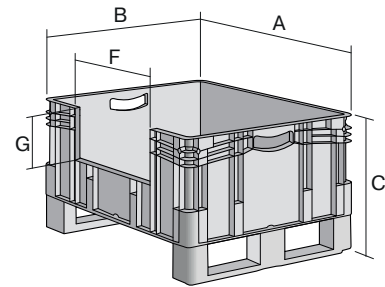

European size stacking containers XL, with long side pick opening and fork entry shoes

XL86526DKufe | Data sheet

Pos. Dimensions, tolerances as specified in DIN 16901

Pos.	Dimensions, tolerances as specified in DIN 16901	
A	Outside length top	800 mm
B	Outside width top	600 mm
C	Height	620 mm
F	Width of view and pick opening	459 mm
G	Height of view and pick opening	253 mm

Product features	*Load capacity as specified in EN 13117
Weight	10.48 kg
*Stacking load	800 kg
*Load capacity	200 kg
Volume	206 litres
ESD	No
Temperature range	-20°C to +80°C
Food safety	✓
Material	PP
Stock item	✓
Pcs/pack	1
colour	blue
Ref. no.	43-30254

Other colours / special colours on request

Dimensions, tolerances as specified in DIN 16901	
Outside length top	800 mm
Outside width top	600 mm
Height	620 mm
Inside length top	762 mm
Inside width top	562 mm
Inside height	501 mm
Pick opening W x H	459 x 253 mm

Information & Service
www.bito.com

BITO
 LAGERTECHNIK

European size stacking containers XL, with long side pick opening and fork entry shoes **XL86526DKufe** | Accessories

Drop-on lid
for European size stacking containers
XL
L 800 x W 600 mm
43-14853