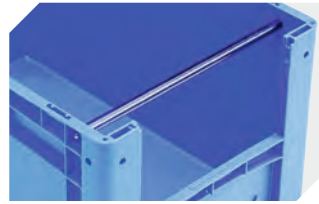

Label covers
for European size stacking containers XL
and small parts containers KLT
W 209 x H 67 mm
9-20053

Drop-on lids
for European size stacking containers XL
L 600 x W 400 mm
43-20301

Drop-on lids
for European size stacking containers XL
L 600 x W 400 mm
43-20494

Grip closures
suited for bins with a height of 320
and 420 mm
43-31448

Handles
for European size stacking containers XL
for European size stacking containers BN
L 267 mm
43-9408