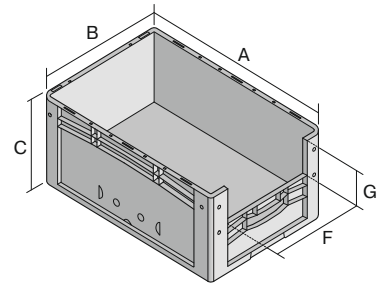

European size stacking containers XL, with short side pick opening

XL64324 | Data sheet

Pos. Dimensions, Tolerances as specified in DIN 16901

Pos.	Dimensions, Tolerances as specified in DIN 16901	
A	Outside length top	600 mm
B	Outside width top	400 mm
C	Height	320 mm
F	Width of view and pick opening	274 mm
G	Height of view and pick opening	156 mm

Features	*Load capacity as specified in EN 13117
Proper weight	2.35 kg
*Stacking load	250 kg
*Load capacity	20 kg
Volume	62 Litres
Warranty	5 year BITO QUALITY
ESD	ESD version upon request
Temperature range	-20°C to +90°C
Food safety	✓
Material	PP
Stock item	✓
Pcs/pack	1
Colour	red
Ref. no.	43-14991

Other colours / special colours on request

Dimensions, Tolerances as specified in DIN 16901	
Outside length top	600 mm
Outside width top	400 mm
Height	320 mm
Inside length top	568 mm
Inside width top	368 mm
Inside height	316 mm
Pick opening W x H	274 x 156 mm

Information & Service
www.bitto.com

BITO
 STORAGE
 SYSTEMS

European size stacking containers XL, with short side pick opening **XL64324** | Accessories

Labels
W 210 x H 74 mm
43-14557

Windows
for European size stacking containers XL
43-18587