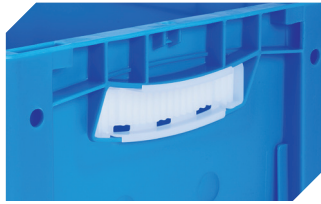

Information & Service
www.bito.com

BITO
 LAGERTECHNIK

European size stacking containers XL, with short side pick opening XL43274 | Accessories

Labels
suited for BITOBOX XL and KLT with a height of at least 170 mm
W 210 x H 74 mm
43-14557

Transport dolly
polypropylene wheels
L 620 x W 420 mm
43-1491

Insertable windows
for European size stacking containers XL
43-18585

Label covers
for European size stacking containers XL
and small parts containers KLT
W 209 x H 67 mm
9-20053

Drop-on lids
for European size stacking containers XL
L 400 x W 300 mm
43-20303

Grip closures
for European size stacking containers XL
with a height of 170, 220 and 270 mm
43-31450

Handles
for European size stacking containers XL
for European size stacking containers BN
L 267 mm
43-9409