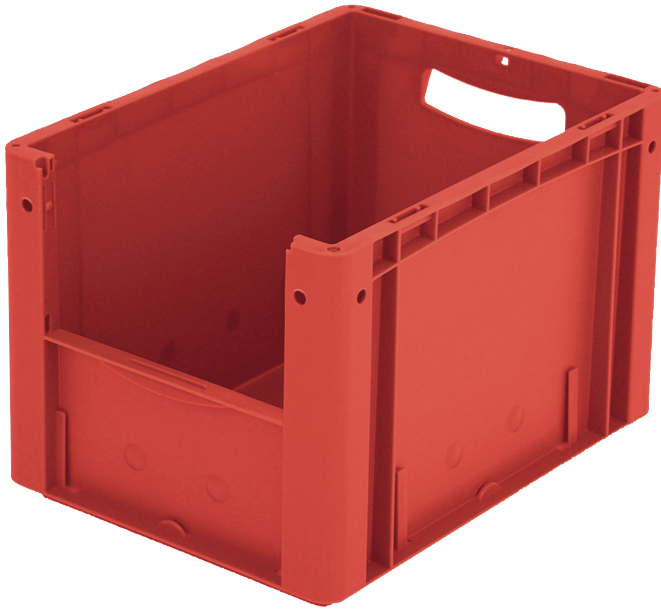

European size stacking containers XL, with short side pick opening

XL43274 | Data sheet

Pos. Dimensions, tolerances as specified in DIN 16901

Pos.	Dimensions, tolerances as specified in DIN 16901	
A	Outside length top	400 mm
B	Outside width top	300 mm
C	Height	270 mm
F	Width of view and pick opening	212 mm
G	Height of view and pick opening	131 mm

Product features	*Load capacity as specified in EN 13117
Weight	1.30 kg
*Stacking load	200 kg
*Load capacity	20 kg
Volume	24 litres
Warranty	5 year BITO QUALITY
ESD	ESD version upon request
Temperature range	-20°C to +90°C
Food safety	✓
Material	PP
Stock item	✓
Pcs/pack	1
colour	red
Ref. no.	43-14983

Other colours / special colours on request

Dimensions, tolerances as specified in DIN 16901	
Outside length top	400 mm
Outside width top	300 mm
Height	270 mm
Inside length top	368 mm
Inside width top	268 mm
Inside height	267 mm
Pick opening W x H	212 x 131 mm

Information & Service
www.bito.com

BITO
 LAGERTECHNIK

European size stacking containers XL, with short side pick opening XL43274 | Accessories

Labels
suited for BITOBOX XL and KLT with a height of at least 170 mm
W 210 x H 74 mm
43-14557