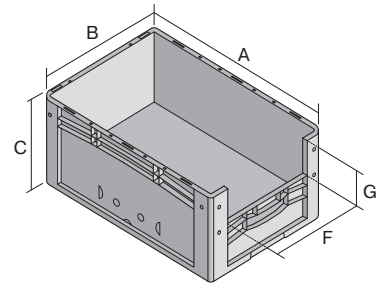

European size stacking containers XL, with short side pick opening

XL43274 | Data sheet

Pos. Dimensions, tolerances as specified in DIN 16901

Pos.	Dimensions, tolerances as specified in DIN 16901	
A	Outside length top	400 mm
B	Outside width top	300 mm
C	Height	270 mm
F	Width of view and pick opening	212 mm
G	Height of view and pick opening	131 mm

Product features	*Load capacity as specified in EN 13117
Weight	1.30 kg
*Stacking load	200 kg
*Load capacity	20 kg
Volume	24 litres
Warranty	5 year BITO QUALITY
ESD	ESD version upon request
Temperature range	-20°C to +90°C
Food safety	✓
Material	PP
Stock item	✓
Pcs/pack	1
colour	red
Ref. no.	43-14983

Other colours / special colours on request

Dimensions, tolerances as specified in DIN 16901	
Outside length top	400 mm
Outside width top	300 mm
Height	270 mm
Inside length top	368 mm
Inside width top	268 mm
Inside height	267 mm
Pick opening W x H	212 x 131 mm

Information & Service
www.bito.com

BITO
 LAGERTECHNIK

European size stacking containers XL, with short side pick opening XL43274 | Accessories

Labels
suited for BITOBOX XL and KLT with a height of at least 170 mm
W 210 x H 74 mm
43-14557