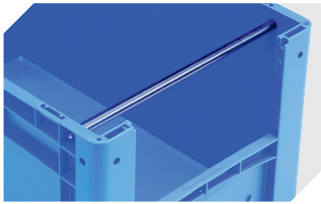

Information & Service
www.bito.com

BITO
 LAGERTECHNIK

European size stacking containers XL, with short side pick opening XL43274 | Accessories

Labels
suited for BITOBOX XL and KLT with a height of at least 170 mm
W 210 x H 74 mm
43-14557

Transport dolly
polypropylene wheels
L 620 x W 420 mm
43-1491

Insertable windows
for European size stacking containers XL
43-18585

Label covers
for European size stacking containers XL
and small parts containers KLT
W 209 x H 67 mm
9-20053

Drop-on lids
for European size stacking containers XL
L 400 x W 300 mm
43-20303

Grip closures
for European size stacking containers XL
with a height of 170, 220 and 270 mm
43-31450

Handles
for European size stacking containers XL
for European size stacking containers BN
L 267 mm
43-9409