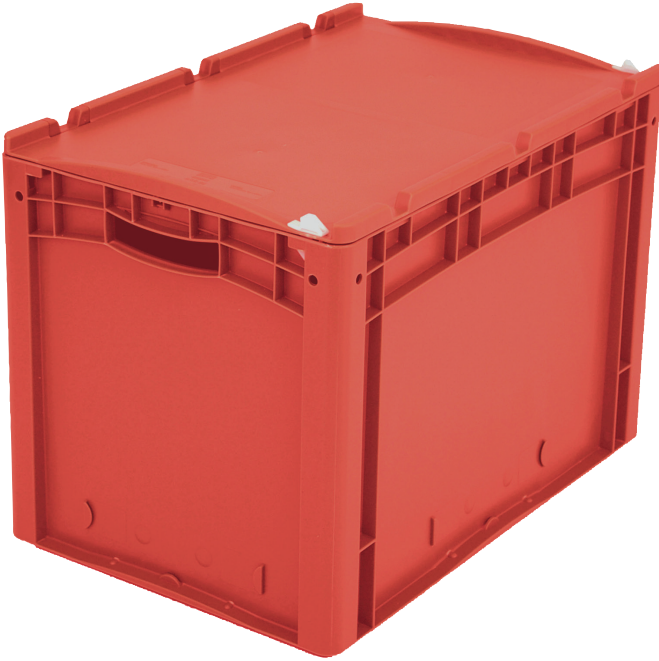

European size stacking containers XL, hinged on one side and closed with 2 snap locks on the other side

## XL64421ASDV | Data sheet

Pos. Dimensions, tolerances as specified in DIN 16901

| Pos. | Dimensions, tolerances as specified in DIN 16901 |        |
|------|--|--------|
| A    | Outside length top                               | 600 mm |
| B    | Outside width top                                | 400 mm |
| C    | Height   | 438 mm |

| Product features  | *Load capacity as specified in EN 13117 |
|-------------------|---|
| Weight            | 4.07 kg                                 |
| *Stacking load    | 300 kg                                  |
| *Load capacity    | 20 kg                                   |
| Volume            | 82 litres                               |
| Warranty          | 5 year BITO QUALITY                     |
| ESD               | ESD version upon request                |
| Temperature range | -20°C to +80°C                          |
| Food safety       | ✓                                       |
| Material          | PP                                      |
| Stock item        | ✓                                       |
| Pcs/pack          | 1                                       |
| colour            | red                                     |
| Ref. no.          | 43-22266                                |

### Transport dollies

rubber wheels

L 620 x W 420 mm

**43-21883**