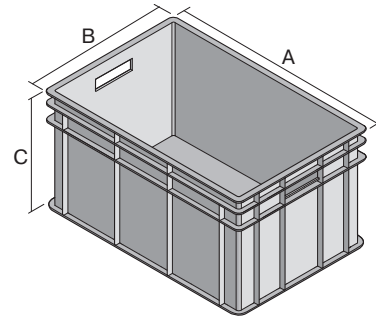

# European size stacking containers BN, with perforated sides

## BN6442 | Data sheet

Pos. Dimensions, tolerances as specified in DIN 16901

A	Outside length top	600 mm
B	Outside width top	400 mm
C	Height	415 mm

### Product features

Weight	2.90 kg
*Stacking load	400 kg
*Load capacity	40 kg
Volume	82 litres
Warranty	5 year BITO QUALITY
ESD	ESD version upon request
Temperature range	-20°C to +80°C
Food safety	✓
Material	PP
Stock item	✓
Pcs/pack	1
colour	blue
Ref. no.	4-1285

### Dimensions, tolerances as specified in DIN 16901

Outside length top	600 mm
Outside width top	400 mm
Height	415 mm
Inside length top	560 mm
Inside width top	360 mm
Inside height	411 mm

Information & Service  
[www.bitto.com](http://www.bitto.com)