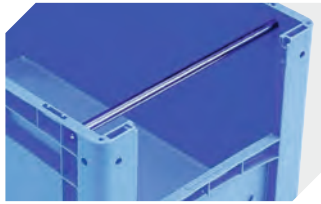

Handles
for European size stacking containers XL
for European size stacking containers BN
L 267 mm
43-9408