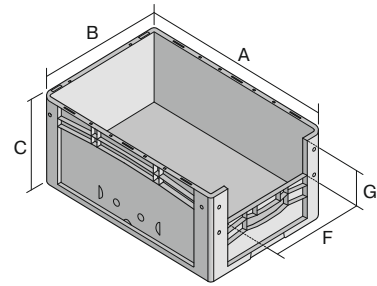

European size stacking containers XL, with short side pick opening

XL64174 | Data sheet

Pos. Dimensions, Tolerances as specified in DIN 16901

Pos.	Dimensions, Tolerances as specified in DIN 16901	
A	Outside length top	600 mm
B	Outside width top	400 mm
C	Height	170 mm
F	Width of view and pick opening	274 mm
G	Height of view and pick opening	81 mm

Features	*Load capacity as specified in EN 13117
Proper weight	1.57 kg
*Stacking load	250 kg
*Load capacity	15 kg
Volume	31 Litres
Warranty	5 year BITO QUALITY
ESD	ESD version upon request
Temperature range	-20°C to +90°C
Food safety	✓
Material	PP
Stock item	✓
Pcs/pack	1
Colour	blue
Ref. no.	43-14986

Dimensions, Tolerances as specified in DIN 16901	
Outside length top	600 mm
Outside width top	400 mm
Height	170 mm
Inside length top	568 mm
Inside width top	368 mm
Inside height	166 mm
Pick opening W x H	274 x 81 mm

Other colours / special colours on request

Information & Service
www.bito.com

BITO
 STORAGE
 SYSTEMS

European size stacking containers XL, with short side pick opening **XL64174** | Accessories

Labels
W 210 x H 74 mm
43-14557