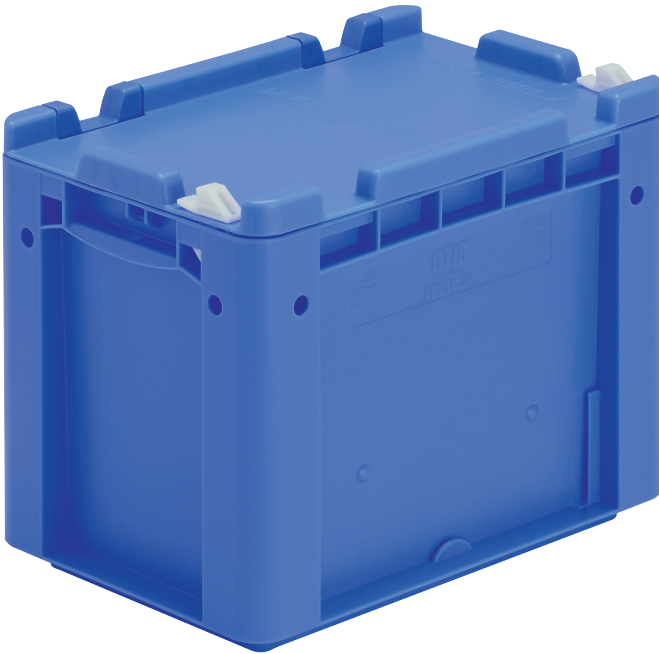

European size stacking containers XL, hinged on one side and closed with 2 snap locks on the other side

XL32221ASDV | Data sheet

Pos. Dimensions, tolerances as specified in DIN 16901

Pos.	Dimensions, tolerances as specified in DIN 16901	
A	Outside length top	300 mm
B	Outside width top	200 mm
C	Height	238 mm

Product features	*Load capacity as specified in EN 13117
Weight	1.06 kg
*Load capacity	15 kg
Volume	8.3 litres
Warranty	5 year BITO QUALITY
ESD	ESD version upon request
Temperature range	-20°C to +80°C
Food safety	✓
Material	PP
Stock item	✓
Pcs/pack	1
colour	blue
Ref. no.	43-30413

Other colours / special colours on request

Dimensions, tolerances as specified in DIN 16901	
Outside length top	300 mm
Outside width top	200 mm
Height	238 mm
Inside length top	268 mm
Inside width top	168 mm
Inside height	217 mm

Information & Service
www.bito.com

BITO
LAGERTECHNIK

European size stacking containers XL, hinged on one side and closed with 2 snap locks on the other side

XL32221ASDV | Accessories

Covers for palletised loads