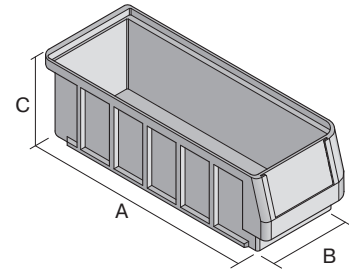

# Storage and handling bins RK RK6214 | Data sheet

Pos. Dimensions, tolerances as specified in DIN 16901

A	Outside length top	600 mm
B	Outside width top	234 mm
C	Height	140 mm

Product features	*Load capacity as specified in EN 13117
Weight	1.04 kg
*Stacking load	45 kg
*Load capacity	15 kg
Volume	15.0 litres
Warranty	5 year BITO QUALITY
ESD	ESD version upon request
Temperature range	-20°C to +90°C
Food safety	✓
Material	PP
Stock item	✓
Pcs/pack	6
colour	dove blue
Ref. no.	3-1444

Other colours / special colours on request

Dimensions, tolerances as specified in DIN 16901	
Outside length top	600 mm
Outside width top	234 mm
Height	140 mm
Inside length top	553 mm
Inside width top	210 mm
Inside length base	551 mm
Inside width base	208 mm
Inside height	129 mm