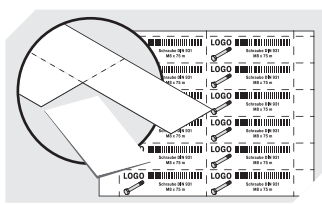

# Storage and handling bins RK RK6214 | Data sheet

Pos. Dimensions, tolerances as specified in DIN 16901

A	Outside length top	600 mm
B	Outside width top	234 mm
C	Height	140 mm

Product features	*Load capacity as specified in EN 13117
Weight	1.04 kg
*Stacking load	45 kg
*Load capacity	15 kg
Volume	15.0 litres
Warranty	5 year BITO QUALITY
ESD	ESD version upon request
Temperature range	-20°C to +90°C
Food safety	✓
Material	PP
Stock item	✓
Pcs/pack	6
colour	dove blue
Ref. no.	3-1444

Other colours / special colours on request

Dimensions, tolerances as specified in DIN 16901	
Outside length top	600 mm
Outside width top	234 mm
Height	140 mm
Inside length top	553 mm
Inside width top	210 mm
Inside length base	551 mm
Inside width base	208 mm
Inside height	129 mm

## RK6214 | Accessories

**Label covers**  
for storage and handling bins RK  
L 192 x W 60 mm  
**3-1068**

**Longitudinal dividers**  
for storage and handling bins RK  
**3-1084**

**Dust covers**  
for storage and handling bins RK  
L 561 x W 223 mm  
**3-1133**

**Carry/safety handle**  
for storage and handling bins RK  
**3-1515**

**Cross dividers**  
for storage and handling bins RK  
**3-1591**

**Labels**  
Printable label sheets  
W 192 x H 60 mm  
**46-20772**