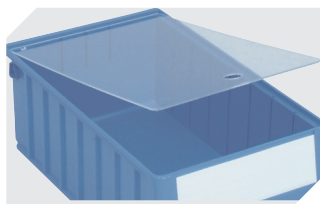

# Storage and handling bins RK RK6214 | Data sheet

Pos. Dimensions, tolerances as specified in DIN 16901

A	Outside length top	600 mm
B	Outside width top	234 mm
C	Height	140 mm

Product features	*Load capacity as specified in EN 13117
Weight	1.04 kg
*Stacking load	45 kg
*Load capacity	15 kg
Volume	15.0 litres
Warranty	5 year BITO QUALITY
ESD	ESD version upon request
Temperature range	-20°C to +90°C
Food safety	✓
Material	PP
Stock item	✓
Pcs/pack	6
colour	dove blue
Ref. no.	3-1444

# Storage and handling bins RK

## RK6214 | Accessories

**Label covers**  
for storage and handling bins RK  
L 192 x W 60 mm  
**3-1068**

**Longitudinal dividers**  
for storage and handling bins RK  
**3-1084**

**Dust covers**  
for storage and handling bins RK  
L 561 x W 223 mm  
**3-1133**