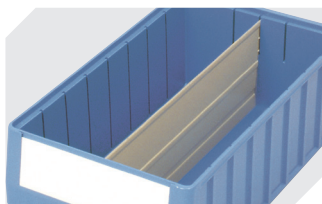

Longitudinal dividers
for storage and handling bins RK
3-1084