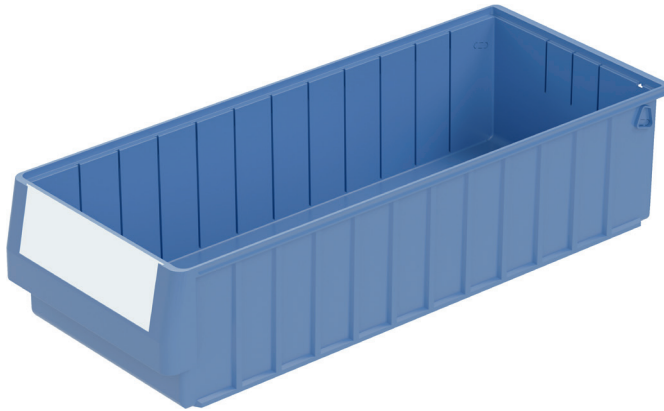

# Storage and handling bins RK RK6214 | Data sheet

Pos. Dimensions, tolerances as specified in DIN 16901

A	Outside length top	600 mm
B	Outside width top	234 mm
C	Height	140 mm

Product features	*Load capacity as specified in EN 13117
Weight	1.04 kg
*Stacking load	45 kg
*Load capacity	15 kg
Volume	15.0 litres
Warranty	5 year BITO QUALITY
ESD	ESD version upon request
Temperature range	-20°C to +90°C
Food safety	✓
Material	PP
Stock item	✓
Pcs/pack	6
colour	dove blue
Ref. no.	3-1444

Other colours / special colours on request

Dimensions, tolerances as specified in DIN 16901	
Outside length top	600 mm
Outside width top	234 mm
Height	140 mm
Inside length top	553 mm
Inside width top	210 mm
Inside length base	551 mm
Inside width base	208 mm
Inside height	129 mm