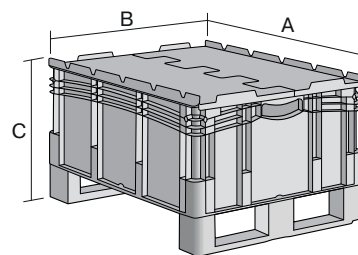

European size stacking containers XL, with solid sides, hinged two-part lid and runners XLD86421DKUFE | Data sheet

Pos. Dimensions, tolerances as specified in DIN 16901

Pos.	Dimensions, tolerances as specified in DIN 16901	
A	Outside length top	800 mm
B	Outside width top	600 mm
C	Height	538 mm

Product features

Weight	11.08 kg
*Stacking load	800 kg
*Load capacity	200 kg
Volume	164 litres
Warranty	5 year BITO QUALITY
ESD	No
Temperature range	-20°C to +80°C
Food safety	✓
Material	PP
Stock item	✓
Pcs/pack	1
colour	blue
Ref. no.	43-22618

* Load capacity data according to EN 13117 refer to an ambient temperature of 23 °C.

Dimensions, tolerances as specified in DIN 16901

Outside length top	800 mm
Outside width top	600 mm
Height	538 mm
Inside length top	762 mm
Inside width top	562 mm
Inside height	401 mm

Printed message

Pad printing area on short side (front)	100 x 180 mm
Pad printing area on short side (rear)	100 x 180 mm
Pad printing area on long side	100 x 180 mm
Hot foil printing area on short side (rear)	100 x 180 mm
Hot foil printing area on long side	100 x 180 mm
Injection mold printing area on long side	25 x 100 mm