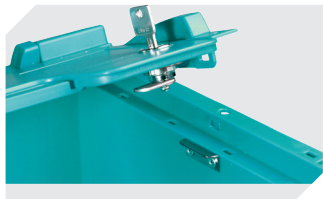

Information & Service
www.bitocom

BITO
 STORAGE
 SYSTEMS

Small parts containers KLT with double base, with hinged two-part lid

KLTD43270D | Accessories

Locking systems BS
for small parts containers KLT
7-14434