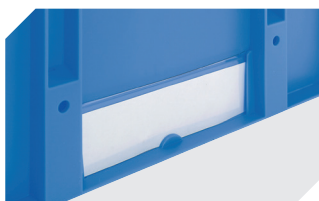

Slot-in divider strips
Material thickness 5 mm
L 1150 x H 50 mm
43-18417

Slot-in divider strips
Material thickness 5 mm
L 1150 x H 80 mm
43-18418

Slot-in divider strips
Material thickness 10 mm
L 950 x H 55 mm
43-18419

Slot-in divider strips
Material thickness 10 mm
L 950 x H 120 mm
43-18420

Covers for palletised containers
L 1220 x W 820 mm
9-18421

Label covers
for European size stacking containers
XL and small parts containers KLT
W 209 x H 67 mm
9-20053