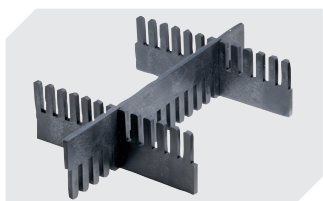

Information & Service
www.bitocom

BITO
 STORAGE
 SYSTEMS

Small parts containers KLT with double base, with hinged two-part lid

KLTD43270D | Accessories

Locking systems BS
for small parts containers KLT
7-14434

Labels
W 210 x H 74 mm
43-14557

Transport dolly
polypropylene wheels
L 620 x W 420 mm
43-1491

Slot-in divider strips
Material thickness 5 mm
L 1150 x H 180 mm
7-15509

Security seals
for European size stacking containers
XL and small parts containers KLT
9-16271

Slot-in divider strips
Material thickness 5 mm
L 1150 x H 50 mm
43-18417

Slot-in divider strips
Material thickness 5 mm
L 1150 x H 80 mm
43-18418

Slot-in divider strips
Material thickness 10 mm
L 950 x H 55 mm
43-18419