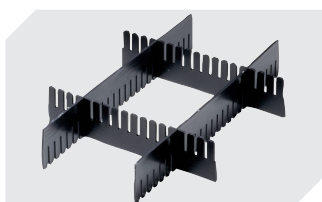

Information & Service
www.bitocom

BITO
 STORAGE
 SYSTEMS

Small parts containers KLT with double base, with hinged two-part lid

KLTD43270D | Accessories

Locking systems BS
for small parts containers KLT
7-14434

Labels
W 210 x H 74 mm
43-14557

Transport dolly
polypropylene wheels
L 620 x W 420 mm
43-1491

Slot-in divider strips
Material thickness 5 mm
L 1150 x H 180 mm
7-15509

Security seals
for European size stacking containers
XL and small parts containers KLT
9-16271

Slot-in divider strips
Material thickness 5 mm
L 1150 x H 50 mm
43-18417

Slot-in divider strips
Material thickness 5 mm
L 1150 x H 80 mm
43-18418

Slot-in divider strips
Material thickness 10 mm
L 950 x H 55 mm
43-18419