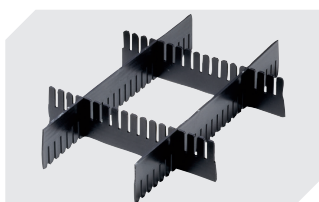

Information & Service
www.bitocom

BITO
 STORAGE
 SYSTEMS

Small parts containers KLT with double base, with hinged two-part lid

KLTD43270D | Accessories

Locking systems BS
for small parts containers KLT
7-14434

Labels
W 210 x H 74 mm
43-14557

Transport dolly
polypropylene wheels
L 620 x W 420 mm
43-1491

Slot-in divider strips
Material thickness 5 mm
L 1150 x H 180 mm
7-15509

Security seals
for European size stacking containers
XL and small parts containers KLT
9-16271

Slot-in divider strips
Material thickness 5 mm
L 1150 x H 50 mm
43-18417

Slot-in divider strips
Material thickness 5 mm
L 1150 x H 80 mm
43-18418

Slot-in divider strips
Material thickness 10 mm
L 950 x H 55 mm
43-18419