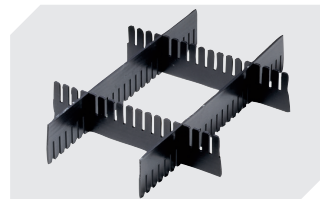

Information & Service
www.bitocom

BITO
 STORAGE
 SYSTEMS

Small parts containers KLT with double base, with hinged two-part lid

KLTD43270D | Accessories

Locking systems BS
for small parts containers KLT
7-14434

Labels
W 210 x H 74 mm
43-14557

Transport dolly
polypropylene wheels
L 620 x W 420 mm
43-1491

Slot-in divider strips
Material thickness 5 mm
L 1150 x H 180 mm
7-15509

Security seals
for European size stacking containers
XL and small parts containers KLT
9-16271