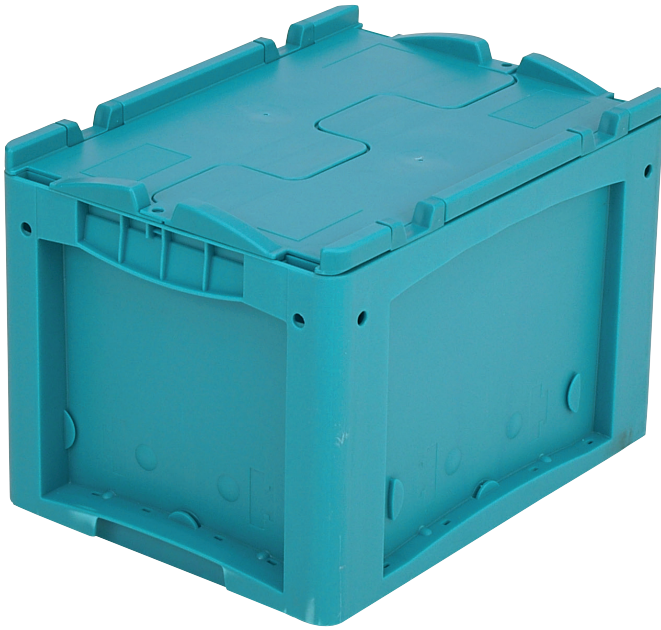

Small parts containers KLT with double base, with hinged two-part lid

KLTD43270D | Data sheet

Pos. Dimensions, Tolerances as specified in DIN 16901

Pos.	Dimensions, Tolerances as specified in DIN 16901	
A	Outside length top	400 mm
B	Outside width top	300 mm
C	Height	288 mm

Product features	*Load capacity as specified in EN 13117
Weight	2.34 kg
*Stacking load	300 kg
*Load capacity	75 kg
Volume	20 litres
Warranty	5 year BITO QUALITY
ESD	ESD version upon request
Temperature range	-20°C to +60°C
Food safety	✓
Material	PP
Stock item	✓
Pcs/pack	1
colour	turquoise
Ref. no.	9-17507

Information & Service
www.bitocom

BITO
 STORAGE
 SYSTEMS

Small parts containers KLT with double base, with hinged two-part lid

KLTD43270D | Accessories

Locking systems BS
for small parts containers KLT
7-14434

Labels
W 210 x H 74 mm
43-14557

Transport dolly
polypropylene wheels
L 620 x W 420 mm
43-1491

Slot-in divider strips
Material thickness 5 mm
L 1150 x H 180 mm
7-15509

Security seals
for European size stacking containers
XL and small parts containers KLT
9-16271