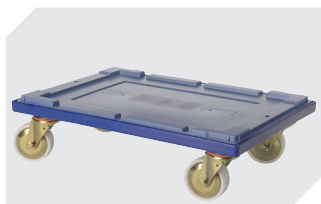

Multi-purpose containers MB, with mounted stacking rails

MBB64221 | Data sheet

Pos. Dimensions, tolerances as specified in DIN 16901

Pos.	Dimensions, tolerances as specified in DIN 16901	
A	Outside length top	600 mm
B	Outside width top	400 mm
C	Height	223 mm
D	Base length outside	505 mm
E	Base width outside	335 mm

Product features	*Load capacity as specified in EN 13117
Weight	2.09 kg
*Stacking load	200 kg
*Load capacity	30 kg
Volume	38 litres
Warranty	5 year BITO QUALITY
ESD	ESD version upon request
Temperature range	-20°C to +80°C
Food safety	✓
Material	PP
Stock item	✓
Pcs/pallet	136
Pcs/pack	1
colour	dove blue
Ref. no.	6-11113

Other colours / special colours on request

Dimensions, tolerances as specified in DIN 16901	
Outside length top	600 mm
Outside width top	400 mm
Height	223 mm
Inside length top	540 mm
Inside width top	371 mm
Inside length base	498 mm
Inside width base	329 mm
Inside height	205 mm
Height of stacking rim	50 mm

Information & Service
www.bito.com

BITO
 STORAGE
 SYSTEMS

Multi-purpose containers MB, with mounted stacking rails

MBB64221 | Accessories

Transport dollies
for multi-purpose containers sized
600 x 400 mm
L 620 x W 420 mm
6-15510