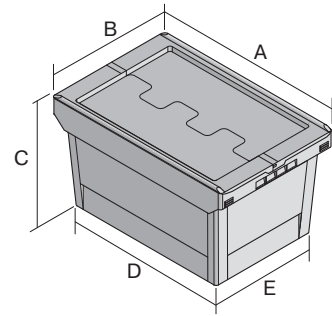

Multi-purpose containers MB, with locking system

MBD64321BS1 | Data sheet

Pos. Dimensions, tolerances as specified in DIN 16901

A	Outside length top	610 mm
B	Outside width top	400 mm
C	Height	340 mm
D	Base length outside	505 mm
E	Base width outside	335 mm

Product features	*Load capacity as specified in EN 13117
Weight	3.68 kg
*Stacking load	300 kg
*Load capacity	35 kg
Volume	58 litres
ESD	No
Food safety	-
Material	PP
Stock item	✓
Pcs/pack	1
colour	dove blue
Ref. no.	6-18125

Other colours / special colours on request

Dimensions, tolerances as specified in DIN 16901	
Outside length top	610 mm
Outside width top	400 mm
Height	340 mm

Information & Service
www.bitocom

BITO
 STORAGE
 SYSTEMS

Multi-purpose containers MB, with locking system

MBD64321BS1 | Accessories

Transport dolly

for multi-purpose containers sized

600 x 400 mm

L 620 x W 420 mm

6-15510

Information & Service
www.bito.com