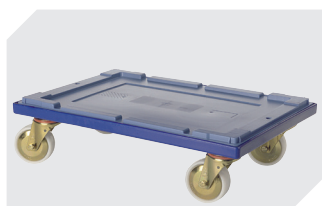

Multi-purpose containers MB, with locking system

MBD64321BS1 | Data sheet

Pos. Dimensions, tolerances as specified in DIN 16901

A	Outside length top	610 mm
B	Outside width top	400 mm
C	Height	340 mm
D	Base length outside	505 mm
E	Base width outside	335 mm

Product features	*Load capacity as specified in EN 13117
Weight	3.68 kg
*Stacking load	300 kg
*Load capacity	35 kg
Volume	58 litres
ESD	No
Food safety	-
Material	PP
Stock item	✓
Pcs/pack	1
colour	dove blue
Ref. no.	6-18125

Other colours / special colours on request

Dimensions, tolerances as specified in DIN 16901	
Outside length top	610 mm
Outside width top	400 mm
Height	340 mm

Information & Service
www.bitocom

BITO
 STORAGE
 SYSTEMS

Multi-purpose containers MB, with locking system

MBD64321BS1 | Accessories

Transport dolly

for multi-purpose containers sized

600 x 400 mm

L 620 x W 420 mm

6-15510

Information & Service
www.bito.com