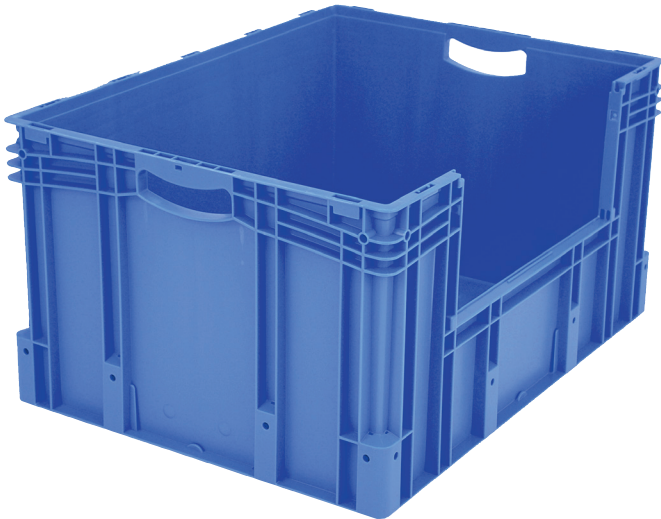

# European size stacking containers XL, with long side pick opening

## XL86426 | Data sheet

Pos. Dimensions, tolerances as specified in DIN 16901

Pos.	Dimensions, tolerances as specified in DIN 16901	
A	Outside length top	800 mm
B	Outside width top	600 mm
C	Height	420 mm
F	Width of view and pick opening	459 mm
G	Height of view and pick opening	203 mm

Product features	*Load capacity as specified in EN 13117
Weight	6.40 kg
*Stacking load	800 kg
*Load capacity	60 kg
Volume	170 litres
Warranty	5 year BITO QUALITY
ESD	ESD version upon request
Temperature range	-20°C to +90°C
Food safety	✓
Material	PP
Stock item	✓
Pcs/pack	1
colour	blue
Ref. no.	43-22625

# European size stacking containers XL, with long side pick opening **XL86426** | Accessories

**Transport dolly**  
for containers sized 800 x 600 mm  
L 800 x W 600 mm  
**43-1150**

**Drop-on lid**  
for European size stacking containers XL  
L 800 x W 600 mm  
**43-14853**