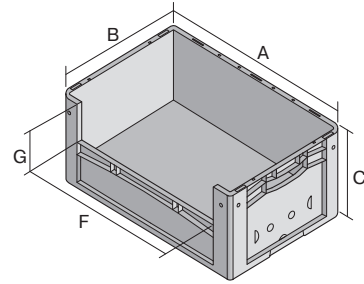

# European size stacking containers XL, with long side pick opening

## XL86426 | Data sheet

Pos. Dimensions, tolerances as specified in DIN 16901

Pos.	Dimensions, tolerances as specified in DIN 16901	
A	Outside length top	800 mm
B	Outside width top	600 mm
C	Height	420 mm
F	Width of view and pick opening	459 mm
G	Height of view and pick opening	203 mm

Product features	*Load capacity as specified in EN 13117
Weight	6.40 kg
*Stacking load	800 kg
*Load capacity	60 kg
Volume	170 litres
Warranty	5 year BITO QUALITY
ESD	ESD version upon request
Temperature range	-20°C to +90°C
Food safety	✓
Material	PP
Stock item	✓
Pcs/pack	1
colour	blue
Ref. no.	43-22625

Other colours / special colours on request

Dimensions, tolerances as specified in DIN 16901	
Outside length top	800 mm
Outside width top	600 mm
Height	420 mm
Inside length top	762 mm
Inside width top	562 mm
Inside height	415 mm
Pick opening W x H	459 x 203 mm