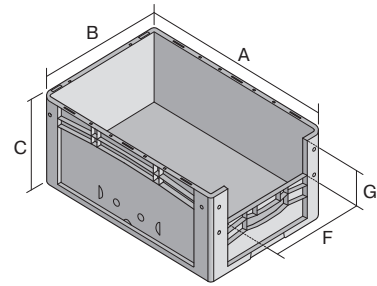

European size stacking containers XL, with short side pick opening

XL64224 | Data sheet

Pos. Dimensions, tolerances as specified in DIN 16901

Pos.	Dimensions, tolerances as specified in DIN 16901	
A	Outside length top	600 mm
B	Outside width top	400 mm
C	Height	220 mm
F	Width of view and pick opening	274 mm
G	Height of view and pick opening	106 mm

Product features	*Load capacity as specified in EN 13117
Weight	1.80 kg
*Stacking load	250 kg
*Load capacity	15 kg
Volume	41 litres
Warranty	5 year BITO QUALITY
ESD	ESD version upon request
Temperature range	-20°C to +80°C
Food safety	✓
Material	PP
Stock item	✓
Pcs/pack	1
colour	blue
Ref. no.	43-14988

Other colours / special colours on request

Dimensions, tolerances as specified in DIN 16901	
Outside length top	600 mm
Outside width top	400 mm
Height	220 mm
Inside length top	568 mm
Inside width top	368 mm
Inside height	216 mm
Pick opening W x H	274 x 106 mm

Information & Service
www.bito.com

BITO
 LAGERTECHNIK

European size stacking containers XL, with short side pick opening **XL64224** | Accessories

Labels
suited for BITOBOX XL and KLT with a height of at least 170 mm
W 210 x H 74 mm
43-14557