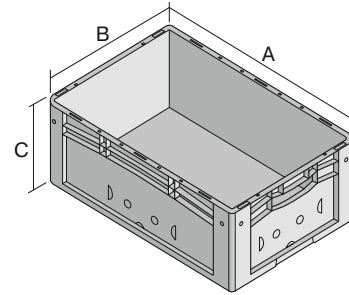

European size stacking containers XL, standard version

XL32171 | Data sheet

Pos. Dimensions, Tolerances as specified in DIN 16901

Pos.	Dimensions, Tolerances as specified in DIN 16901	
A	Outside length top	300 mm
B	Outside width top	200 mm
C	Height	170 mm

Features	*Load capacity as specified in EN 13117
Proper weight	0.58 kg
*Load capacity	15 kg
Volume	6 Litres
Warranty	5 year BITO QUALITY
ESD	ESD version upon request
Temperature range	-20°C to +90°C
Food safety	✓
Material	PP
Stock item	✓
Pcs/pack	1
Colour	red
Ref. no.	43-30389

Dimensions, Tolerances as specified in DIN 16901	
Outside length top	300 mm
Outside width top	200 mm
Height	170 mm
Inside length top	268 mm
Inside width top	168 mm
Inside length base	256 mm
Inside width base	156 mm
Inside height	167 mm