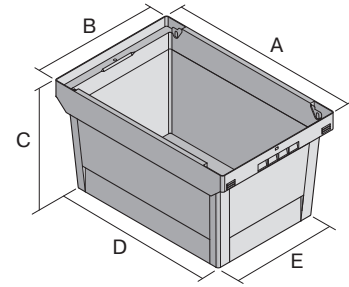

## MB43271 | Data sheet

Pos. Dimensions, tolerances as specified in DIN 16901

Pos.	Dimensions, tolerances as specified in DIN 16901	
A	Outside length top	400 mm
B	Outside width top	300 mm
C	Height	273 mm
D	Base length outside	318 mm
E	Base width outside	240 mm

Product features	*Load capacity as specified in EN 13117
Weight	1.23 kg
*Load capacity	25 kg
Volume	22 litres
Warranty	5 year BITO QUALITY
ESD	ESD version upon request
Temperature range	-20°C to +90°C
Food safety	✓
Material	PP
Stock item	✓
Pcs/pallet	200
Pcs/pack	1
colour	dove blue
Ref. no.	6-11092

Other colours / special colours on request

Dimensions, tolerances as specified in DIN 16901	
Outside length top	400 mm
Outside width top	300 mm
Height	273 mm
Inside length top	349 mm
Inside width top	271 mm
Inside length base	313 mm
Inside width base	235 mm
Height of stacking rim	65 mm