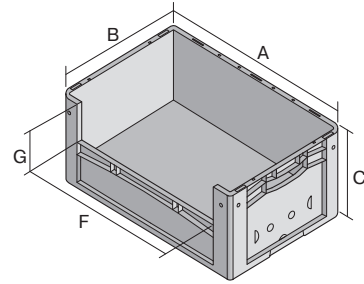

European size stacking containers XL, with long side pick opening

XL86526 | Data sheet

Pos. Dimensions, tolerances as specified in DIN 16901

Pos.	Dimensions, tolerances as specified in DIN 16901	
A	Outside length top	800 mm
B	Outside width top	600 mm
C	Height	520 mm
F	Width of view and pick opening	459 mm
G	Height of view and pick opening	253 mm

Product features

Weight
*Stacking load
*Load capacity
Volume
Warranty
ESD
Temperature range
Food safety
Material

*Load capacity as specified in EN 13117

7.88 kg
800 kg
60 kg
213 litres
5 year BITO QUALITY
ESD version upon request
-20°C to +80°C
Ja
PP

Dimensions, tolerances as specified in DIN 16901

Outside length top
Outside width top
Height
Inside length top
Inside width top
Inside height
Pick opening W x H

800 mm
600 mm
520 mm
762 mm
562 mm
515 mm
459 x 253 mm

Transport dollies

for containers sized 800 x 600 mm
L 800 x W 600 x H 198 mm

43-1150

Drop-on lid

for European size stacking containers XL
L 800 x W 600 mm

43-14853

Insertable windows

for European size stacking containers XL
W 460 x H 248 mm