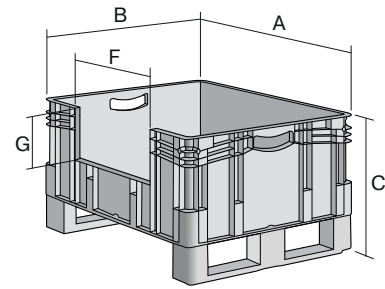

# European size stacking containers XL, with long side pick opening and fork entry shoes XL86426DKufe | Data sheet

Pos. Dimensions, tolerances as specified in DIN 16901

Pos.	Dimensions, tolerances as specified in DIN 16901	
A	Outside length top	800 mm
B	Outside width top	600 mm
C	Height	520 mm
F	Width of view and pick opening	459 mm
G	Height of view and pick opening	203 mm

## Product features

Weight	9.01 kg
*Stacking load	800 kg
*Load capacity	200 kg
Volume	164 litres
ESD	No
Temperature range	-20°C to +80°C
Food safety	✓
Material	PP
Stock item	-
Pcs/pack	1
colour	blue
Ref. no.	43-30253

## Dimensions, tolerances as specified in DIN 16901

Outside length top	800 mm
Outside width top	600 mm
Height	520 mm
Inside length top	762 mm
Inside width top	562 mm
Inside height	401 mm
Pick opening W x H	459 x 203 mm