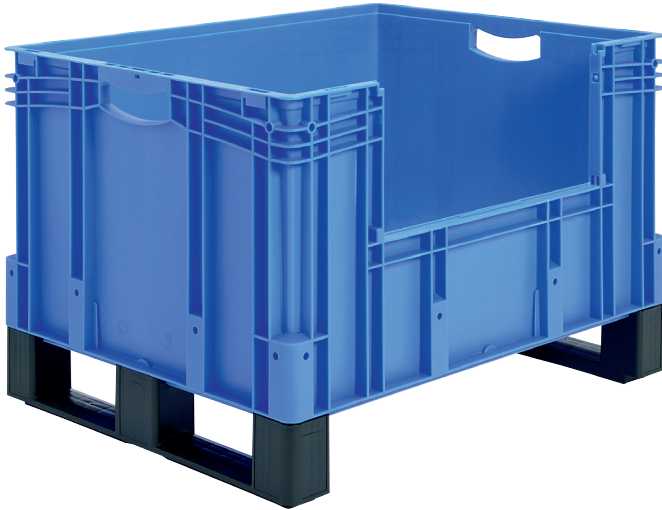

# European size stacking containers XL, with long side pick opening and fork entry shoes XL86426DKufe | Data sheet

Pos. Dimensions, tolerances as specified in DIN 16901

Pos.	Dimensions, tolerances as specified in DIN 16901	
A	Outside length top	800 mm
B	Outside width top	600 mm
C	Height	520 mm
F	Width of view and pick opening	459 mm
G	Height of view and pick opening	203 mm

## Product features

Weight	9.01 kg
*Stacking load	800 kg
*Load capacity	200 kg
Volume	164 litres
ESD	No
Temperature range	-20°C to +80°C
Food safety	✓
Material	PP
Stock item	-
Pcs/pack	1
colour	blue
Ref. no.	43-30253

# European size stacking containers XL, with long side pick opening and fork entry shoes **XL86426DKufe** | Accessories

**Drop-on lid**  
for European size stacking containers  
XL  
L 800 x W 600 mm  
**43-14853**