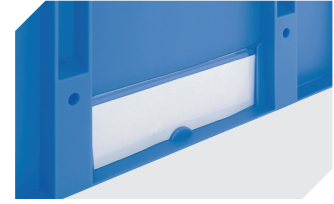

# European size stacking containers XL, with short side pick opening **XL86324** | Accessories

**Transport dolly**  
for containers sized 800 x 600 mm  
L 800 x W 600 mm  
**43-1150**

**Labels**  
suited for BITOBOX XL and KLT with a  
height of at least 170 mm  
W 210 x H 74 mm  
**43-14557**

**Drop-on lid**  
for European size stacking containers XL  
L 800 x W 600 mm  
**43-14853**

**Label covers**  
for European size stacking containers XL  
and small parts containers KLT  
W 209 x H 67 mm  
**9-20053**