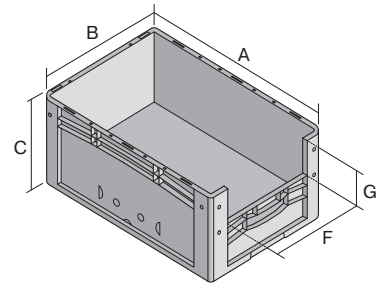

# European size stacking containers XL, with short side pick opening

## XL86324 | Data sheet

Pos. Dimensions, tolerances as specified in DIN 16901

Pos.	Dimensions, tolerances as specified in DIN 16901	
A	Outside length top	800 mm
B	Outside width top	600 mm
C	Height	320 mm
F	Width of view and pick opening	459 mm
G	Height of view and pick opening	153 mm

Product features	*Load capacity as specified in EN 13117
Weight	5.76 kg
*Stacking load	500 kg
*Load capacity	60 kg
Volume	128 litres
Warranty	5 year BITO QUALITY
ESD	ESD version upon request
Temperature range	-20°C to +90°C
Food safety	✓
Material	PP
Stock item	✓
Pcs/pack	1
colour	blue
Ref. no.	43-22613

Other colours / special colours on request

Dimensions, tolerances as specified in DIN 16901	
Outside length top	800 mm
Outside width top	600 mm
Height	320 mm
Inside length top	762 mm
Inside width top	562 mm
Inside height	315 mm
Pick opening W x H	459 x 153 mm