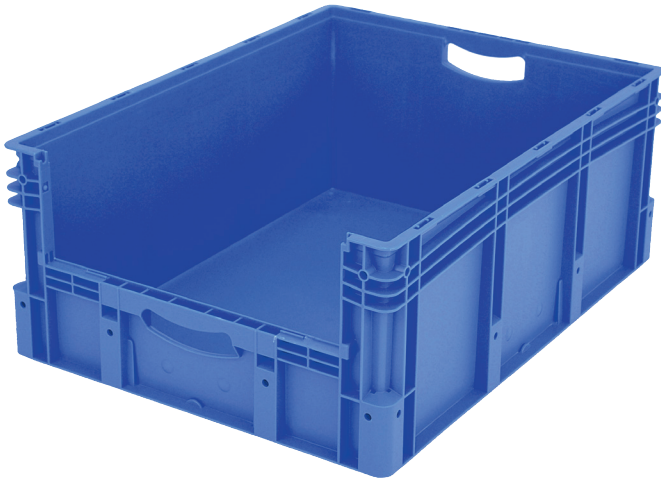

# European size stacking containers XL, with short side pick opening

## XL86324 | Data sheet

Pos. Dimensions, tolerances as specified in DIN 16901

Pos.	Dimensions, tolerances as specified in DIN 16901	
A	Outside length top	800 mm
B	Outside width top	600 mm
C	Height	320 mm
F	Width of view and pick opening	459 mm
G	Height of view and pick opening	153 mm

Product features	*Load capacity as specified in EN 13117
Weight	5.76 kg
*Stacking load	500 kg
*Load capacity	60 kg
Volume	128 litres
Warranty	5 year BITO QUALITY
ESD	ESD version upon request
Temperature range	-20°C to +90°C
Food safety	✓
Material	PP
Stock item	✓
Pcs/pack	1
colour	blue
Ref. no.	43-22613

# European size stacking containers XL, with short side pick opening **XL86324** | Accessories

**Transport dolly**  
for containers sized 800 x 600 mm  
L 800 x W 600 mm  
**43-1150**

**Labels**  
suited for BITOBOX XL and KLT with a  
height of at least 170 mm  
W 210 x H 74 mm  
**43-14557**