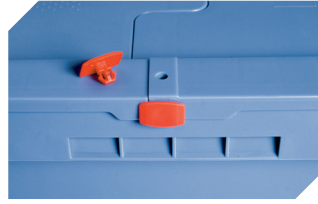

Security seals
MBP2 - suited for BITOBOX MB
6-15705