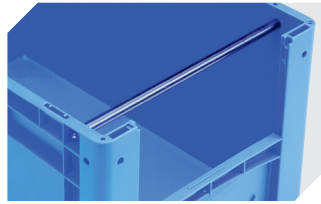

Information & Service
www.bito.com

BITO
 LAGERTECHNIK

European size stacking containers XL, with short side pick opening **XL64274** | Accessories

Labels
suited for BITOBOX XL and KLT with a height of at least 170 mm
W 210 x H 74 mm
43-14557

Insertable windows
for European size stacking containers XL
43-18588

Label covers
for European size stacking containers XL
and small parts containers KLT
W 209 x H 67 mm
9-20053

Drop-on lids
for European size stacking containers XL
L 600 x W 400 mm
43-20301

Grip closures
for European size stacking containers XL
with a height of 170, 220 and 270 mm
43-31450

Handles
for European size stacking containers XL
for European size stacking containers BN
L 267 mm
43-9408