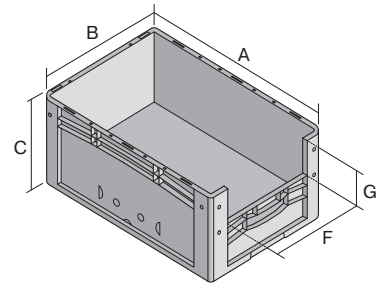

European size stacking containers XL, with short side pick opening

XL64274 | Data sheet

Pos. Dimensions, tolerances as specified in DIN 16901

| Pos. | Dimensions, tolerances as specified in DIN 16901 | |
|------|--|--------|
| A | Outside length top | 600 mm |
| B | Outside width top | 400 mm |
| C | Height | 270 mm |
| F | Width of view and pick opening | 274 mm |
| G | Height of view and pick opening | 131 mm |

| Product features | *Load capacity as specified in EN 13117 |
|-------------------|---|
| Weight | 2.08 kg |
| *Stacking load | 250 kg |
| *Load capacity | 15 kg |
| Volume | 51 litres |
| Warranty | 5 year BITO QUALITY |
| ESD | ESD version upon request |
| Temperature range | -20°C to +80°C |
| Food safety | ✓ |
| Material | PP |
| Stock item | ✓ |
| Pcs/pack | 1 |
| colour | blue |
| Ref. no. | 43-14990 |

Other colours / special colours on request

| Dimensions, tolerances as specified in DIN 16901 | |
|--|--------------|
| Outside length top | 600 mm |
| Outside width top | 400 mm |
| Height | 270 mm |
| Inside length top | 568 mm |
| Inside width top | 368 mm |
| Inside height | 266 mm |
| Pick opening W x H | 274 x 131 mm |

Information & Service
www.bito.com

BITO
 LAGERTECHNIK

European size stacking containers XL, with short side pick opening **XL64274** | Accessories

Labels
suited for BITOBOX XL and KLT with a height of at least 170 mm
W 210 x H 74 mm
43-14557