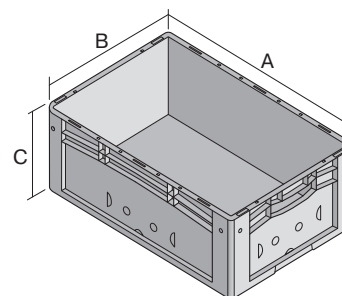

European size stacking containers XL with double base

XL64421D | Data sheet

Pos. Dimensions, tolerances as specified in DIN 16901

Pos.	Dimensions, tolerances as specified in DIN 16901	
A	Outside length top	600 mm
B	Outside width top	400 mm
C	Height	420 mm

Product features

Weight	4.15 kg
*Stacking load	300 kg
*Load capacity	100 kg
Volume	81 litres
Warranty	5 year BITO QUALITY
ESD	No
Temperature range	-20°C to +60°C
Food safety	-
Material	PP
Stock item	✓
Pcs/pack	1
colour	bins in blue - base in black
Ref. no.	43-19033

* Load capacity data according to EN 13117 refer to an ambient temperature of 23 °C.

Dimensions, tolerances as specified in DIN 16901

Outside length top	600 mm
Outside width top	400 mm
Height	420 mm
Inside length top	568 mm
Inside width top	368 mm
Inside length base	559 mm
Inside width base	359 mm
Inside height	402 mm