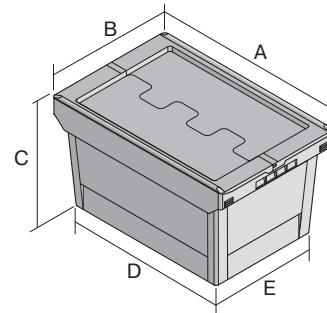

# Multi-purpose containers MB, with locking system

## MBD86321D BS1 | Data sheet

Pos. Dimensions, tolerances as specified in DIN 16901

A	Outside length top	800 mm
B	Outside width top	600 mm
C	Height	353 mm
D	Base length outside	690 mm
E	Base width outside	508 mm

Product features	*Load capacity as specified in EN 13117
Weight	8.18 kg
*Stacking load	300 kg
*Load capacity	200 kg
Volume	109 litres
ESD	No
Food safety	-
Material	PP
Stock item	✓
Pcs/pack	1
colour	bin colour dove blue - double base in dark grey/black
Ref. no.	6-20288

Dimensions, tolerances as specified in DIN 16901	
Outside length top	800 mm
Outside width top	600 mm
Height	353 mm
Inside length base	682 mm
Inside width base	500 mm
Inside height	289 mm

Other colours / special colours on request