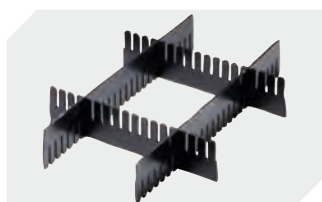

Information & Service
www.bito.com

BITO
 STORAGE
 SYSTEMS

Small parts containers KLT with double base KLT64320D | Accessories

Locking systems BS
for small parts containers KLT
7-14434

Labels
W 210 x H 74 mm
43-14557

Transport dolly
polypropylene wheels
L 620 x W 420 mm
43-1491

Slot-in divider strips
Material thickness 5 mm
L 1150 x H 180 mm
7-15509

Slot-in divider strips
Material thickness 5 mm
L 1150 x H 50 mm
43-18417

Slot-in divider strips
Material thickness 5 mm
L 1150 x H 80 mm
43-18418

Slot-in divider strips
Material thickness 10 mm
L 950 x H 55 mm
43-18419

Slot-in divider strips
Material thickness 10 mm
L 950 x H 120 mm
43-18420