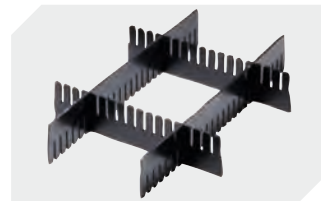

Information & Service
www.bito.com

BITO
 STORAGE
 SYSTEMS

Small parts containers KLT with double base KLT64320D | Accessories

Locking systems BS
for small parts containers KLT
7-14434

Labels
W 210 x H 74 mm
43-14557

Transport dolly
polypropylene wheels
L 620 x W 420 mm
43-1491

Slot-in divider strips
Material thickness 5 mm
L 1150 x H 180 mm
7-15509

Slot-in divider strips
Material thickness 5 mm
L 1150 x H 50 mm
43-18417

Slot-in divider strips
Material thickness 5 mm
L 1150 x H 80 mm
43-18418

Slot-in divider strips
Material thickness 10 mm
L 950 x H 55 mm
43-18419

Slot-in divider strips
Material thickness 10 mm
L 950 x H 120 mm
43-18420