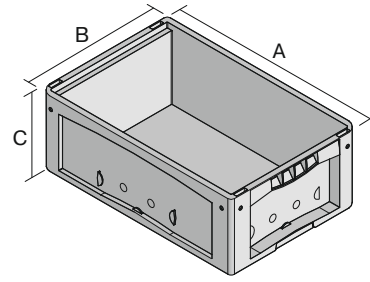

Small parts containers KLT with double base

KLT64320D | Data sheet

Pos. Dimensions, Tolerances as specified in DIN 16901

Pos.	Dimensions, Tolerances as specified in DIN 16901	
A	Outside length top	600 mm
B	Outside width top	400 mm
C	Height	320 mm

Features	*Load capacity as specified in EN 13117
Proper weight	3.59 kg
*Stacking load	500 kg
*Load capacity	75 kg
Volume	55 Litres
Warranty	5 year BITO QUALITY
ESD	ESD version upon request
Temperature range	-20°C to +60°C
Food safety	✓
Material	PP
Stock item	-
Pcs/pack	1
Colour	turquoise
Ref. no.	9-17512

Other colours / special colours on request

Dimensions, Tolerances as specified in DIN 16901	
Outside length top	600 mm
Outside width top	400 mm
Height	320 mm
Inside length top	541 mm
Inside width top	368 mm
Inside height	300 mm

Information & Service
www.bito.com

BITO
 STORAGE
 SYSTEMS

Small parts containers KLT with double base KLT64320D | Accessories

Locking systems BS
for small parts containers KLT
7-14434

Labels
W 210 x H 74 mm
43-14557