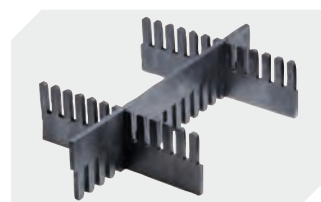

Transport dolly
polypropylene wheels
L 620 x W 420 mm
43-1491

Slot-in divider strips
Material thickness 5 mm
L 1150 x H 180 mm
7-15509

Slot-in divider strips
Material thickness 5 mm
L 1150 x H 50 mm
43-18417

Slot-in divider strips
Material thickness 5 mm
L 1150 x H 80 mm
43-18418

Slot-in divider strips
Material thickness 10 mm
L 950 x H 55 mm
43-18419

Slot-in divider strips
Material thickness 10 mm
L 950 x H 120 mm
43-18420