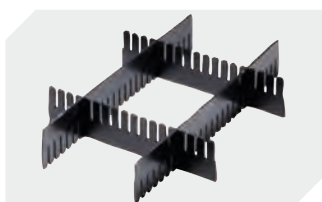

Information & Service
www.bito.com

BITO
 STORAGE
 SYSTEMS

Small parts containers KLT with double base KLT64320D | Accessories

Locking systems BS
for small parts containers KLT
7-14434

Labels
W 210 x H 74 mm
43-14557

Transport dolly
polypropylene wheels
L 620 x W 420 mm
43-1491

Slot-in divider strips
Material thickness 5 mm
L 1150 x H 180 mm
7-15509

Slot-in divider strips
Material thickness 5 mm
L 1150 x H 50 mm
43-18417

Slot-in divider strips
Material thickness 5 mm
L 1150 x H 80 mm
43-18418

Slot-in divider strips
Material thickness 10 mm
L 950 x H 55 mm
43-18419

Slot-in divider strips
Material thickness 10 mm
L 950 x H 120 mm
43-18420