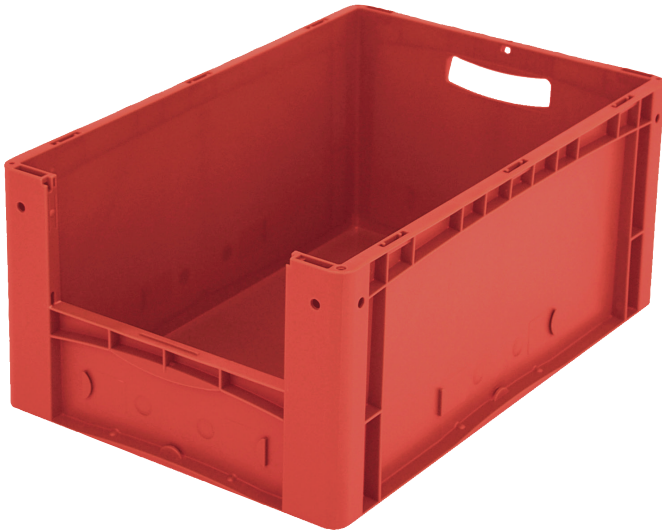

European size stacking containers XL, with short side pick opening

XL64274 | Data sheet

Pos. Dimensions, tolerances as specified in DIN 16901

Pos.	Dimensions, tolerances as specified in DIN 16901	
A	Outside length top	600 mm
B	Outside width top	400 mm
C	Height	270 mm
F	Width of view and pick opening	274 mm
G	Height of view and pick opening	131 mm

Product features

Weight	2.08 kg
*Stacking load	250 kg
*Load capacity	15 kg
Volume	51 litres
Warranty	5 year BITO QUALITY
ESD	ESD version upon request
Temperature range	-20°C to +80°C
Food safety	✓
Material	PP
Stock item	-
Pcs/pack	1
colour	red
Ref. no.	43-14989

* Load capacity data according to EN 13117 refer to an ambient temperature of 23 °C.

Dimensions, tolerances as specified in DIN 16901

Outside length top	600 mm
Outside width top	400 mm
Height	270 mm
Inside length top	568 mm
Inside width top	368 mm
Inside height	266 mm
Pick opening W x H	274 x 131 mm

Information & Service
www.bitocom

BITO
STORAGE
SYSTEMS

European size stacking containers XL, with short side pick opening **XL64274** | Accessories

Labels
suited for BITOBOX XL and KLT with a height of at least 170 mm
W 210 x H 74 mm
43-14557