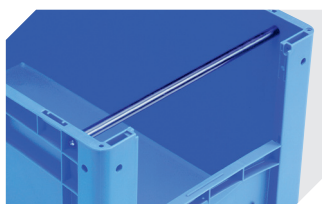

Handles
for European size stacking containers XL
for European size stacking containers BN
L 267 mm
43-9408