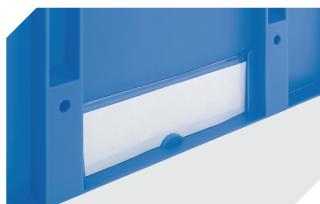

Information & Service
www.bitocom

BITO
STORAGE
SYSTEMS

European size stacking containers XL, with short side pick opening **XL64274** | Accessories

Labels
suited for BITOBOX XL and KLT with a height of at least 170 mm
W 210 x H 74 mm
43-14557

Insertable windows
for European size stacking containers XL
43-18588

Label covers
for European size stacking containers XL
and small parts containers KLT
W 209 x H 67 mm
9-20053

Drop-on lids
for European size stacking containers XL
L 600 x W 400 mm
43-20301