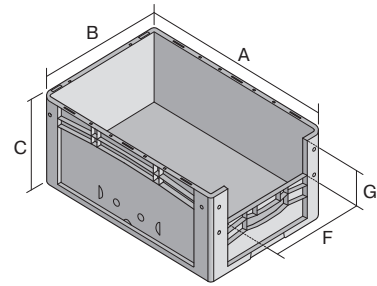

European size stacking containers XL, with short side pick opening

XL64274 | Data sheet

Pos. Dimensions, tolerances as specified in DIN 16901

Pos.	Dimensions, tolerances as specified in DIN 16901	
A	Outside length top	600 mm
B	Outside width top	400 mm
C	Height	270 mm
F	Width of view and pick opening	274 mm
G	Height of view and pick opening	131 mm

Product features

Weight	2.08 kg
*Stacking load	250 kg
*Load capacity	15 kg
Volume	51 litres
Warranty	5 year BITO QUALITY
ESD	ESD version upon request
Temperature range	-20°C to +80°C
Food safety	✓
Material	PP
Stock item	-
Pcs/pack	1
colour	red
Ref. no.	43-14989

* Load capacity data according to EN 13117 refer to an ambient temperature of 23 °C.

Dimensions, tolerances as specified in DIN 16901

Outside length top	600 mm
Outside width top	400 mm
Height	270 mm
Inside length top	568 mm
Inside width top	368 mm
Inside height	266 mm
Pick opening W x H	274 x 131 mm