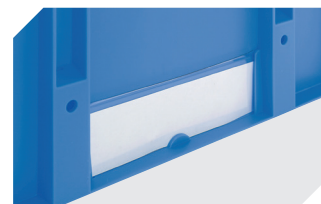

Label covers

for European size stacking containers XL
and small parts containers KLT

W 209 x H 67 mm

9-20053