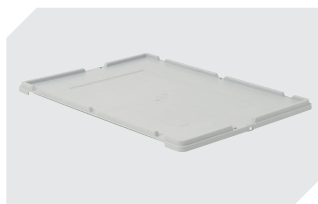

# European size stacking containers XL, with short side pick opening **XL86324** | Accessories

## **Transport dollies**

for containers sized 800 x 600 mm  
L 800 x W 600 x H 198 mm

**43-1150**

## **Labels**

suited for BITOBOX XL and KLT with a  
height of at least 170 mm

W 210 x H 74 mm

**43-14557**