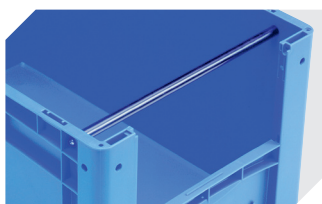

Handles

for European size stacking containers XL
for European size stacking containers BN

L 557 mm

43-22624