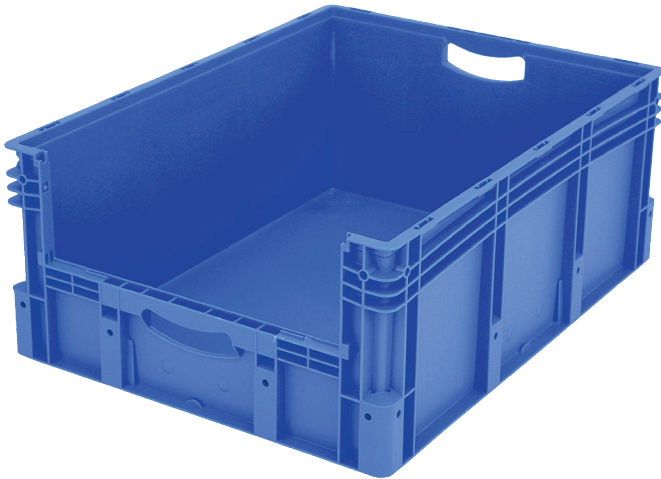

European size stacking containers XL, with short side pick opening

XL86324 | Data sheet

Pos. Dimensions, tolerances as specified in DIN 16901

Pos.	Dimensions, tolerances as specified in DIN 16901	
A	Outside length top	800 mm
B	Outside width top	600 mm
C	Height	320 mm
F	Width of view and pick opening	459 mm
G	Height of view and pick opening	153 mm

Product features

Weight	5.76 kg
*Stacking load	500 kg
*Load capacity	60 kg
Volume	128 litres
Warranty	5 year BITO QUALITY
ESD	ESD version upon request
Temperature range	-20°C to +80°C
Food safety	✓
Material	PP
Stock item	-
Pcs/pack	1
colour	blue
Ref. no.	43-22613

Other colours / special colours on request

All written or verbal information about product properties and product application are given to the best of our knowledge. This information is based on our experience and cannot be warranted as the sole binding product properties. It is the customer's responsibility to check whether the ordered goods are suitable for the intended use. All measurements are subject to variations within the scope of the applicable manufacturing tolerances.

* Load capacity data according to EN 13117 refer to an ambient temperature of 23 °C.

Dimensions, tolerances as specified in DIN 16901

Outside length top	800 mm
Outside width top	600 mm
Height	320 mm
Inside length top	762 mm
Inside width top	562 mm
Inside height	315 mm
Pick opening W x H	459 x 153 mm

Information & Service
www.bitto.com

BITO
STORAGE
SYSTEMS