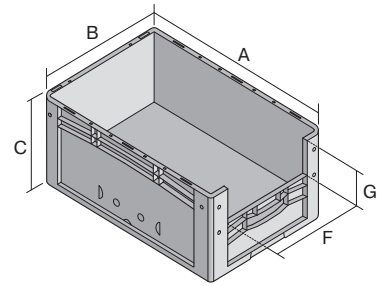

# European size stacking containers XL, with short side pick opening

## XL86324 | Data sheet

Pos. Dimensions, tolerances as specified in DIN 16901

Pos.	Dimensions, tolerances as specified in DIN 16901	
A	Outside length top	800 mm
B	Outside width top	600 mm
C	Height	320 mm
F	Width of view and pick opening	459 mm
G	Height of view and pick opening	153 mm

### Product features

Weight	5.76 kg
*Stacking load	500 kg
*Load capacity	60 kg
Volume	128 litres
Warranty	5 year BITO QUALITY
ESD	ESD version upon request
Temperature range	-20°C to +80°C
Food safety	✓
Material	PP
Stock item	-
Pcs/pack	1
colour	blue
Ref. no.	43-22613

### Dimensions, tolerances as specified in DIN 16901

Outside length top	800 mm
Outside width top	600 mm
Height	320 mm
Inside length top	762 mm
Inside width top	562 mm
Inside height	315 mm
Pick opening W x H	459 x 153 mm