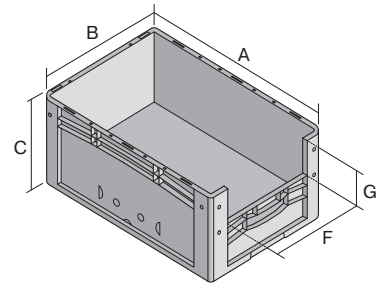

European size stacking containers XL, with short side pick opening

XL86524 | Data sheet

Pos. Dimensions, tolerances as specified in DIN 16901

Pos.	Dimensions, tolerances as specified in DIN 16901	
A	Outside length top	800 mm
B	Outside width top	600 mm
C	Height	520 mm
F	Width of view and pick opening	459 mm
G	Height of view and pick opening	253 mm

Product features	*Load capacity as specified in EN 13117
Weight	7.74 kg
*Stacking load	500 kg
*Load capacity	60 kg
Volume	213 litres
Warranty	5 year BITO QUALITY
ESD	ESD version upon request
Temperature range	-20°C to +90°C
Food safety	✓
Material	PP
Stock item	✓
Pcs/pack	1
colour	blue
Ref. no.	43-22575

Other colours / special colours on request

Dimensions, tolerances as specified in DIN 16901	
Outside length top	800 mm
Outside width top	600 mm
Height	520 mm
Inside length top	762 mm
Inside width top	562 mm
Inside height	515 mm
Pick opening W x H	459 x 253 mm

Information & Service
www.bito.com

BITO
 LAGERTECHNIK

European size stacking containers XL, with short side pick opening **XL86524** | Accessories

Transport dolly
for containers sized 800 x 600 mm
L 800 x W 600 mm
43-1150