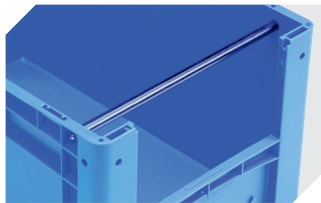

Information & Service
www.bito.com

BITO
 LAGERTECHNIK

European size stacking containers XL, with short side pick opening **XL86524** | Accessories

Transport dolly
for containers sized 800 x 600 mm
L 800 x W 600 mm
43-1150

Labels
suited for BITOBOX XL and KLT with a
height of at least 170 mm
W 210 x H 74 mm
43-14557

Drop-on lid
for European size stacking containers XL
L 800 x W 600 mm
43-14853

Label covers
for European size stacking containers XL
and small parts containers KLT
W 209 x H 67 mm
9-20053