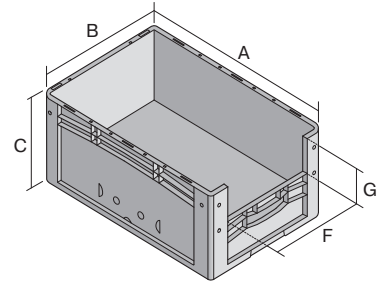

European size stacking containers XL, with short side pick opening

XL43174 | Data sheet

Pos. Dimensions, tolerances as specified in DIN 16901

Pos.	Dimensions, tolerances as specified in DIN 16901	
A	Outside length top	400 mm
B	Outside width top	300 mm
C	Height	170 mm
F	Width of view and pick opening	212 mm
G	Height of view and pick opening	81 mm

Product features

Weight	0.93 kg
*Stacking load	200 kg
*Load capacity	15 kg
Volume	15 litres
Warranty	5 year BITO QUALITY
ESD	ESD version upon request
Temperature range	-20°C to +80°C
Food safety	✓
Material	PP
Stock item	-
Pcs/pack	1
colour	red
Ref. no.	43-14979

* Load capacity data according to EN 13117 refer to an ambient temperature of 23 °C.

Dimensions, tolerances as specified in DIN 16901

Outside length top	400 mm
Outside width top	300 mm
Height	170 mm
Inside length top	368 mm
Inside width top	268 mm
Inside height	167 mm
Pick opening W x H	212 x 81 mm

Information & Service
www.bitocom

BITO
 STORAGE
 SYSTEMS

European size stacking containers XL, with short side pick opening **XL43174** | Accessories

Labels
suited for BITOBOX XL and KLT with a height of at least 170 mm
W 210 x H 74 mm
43-14557