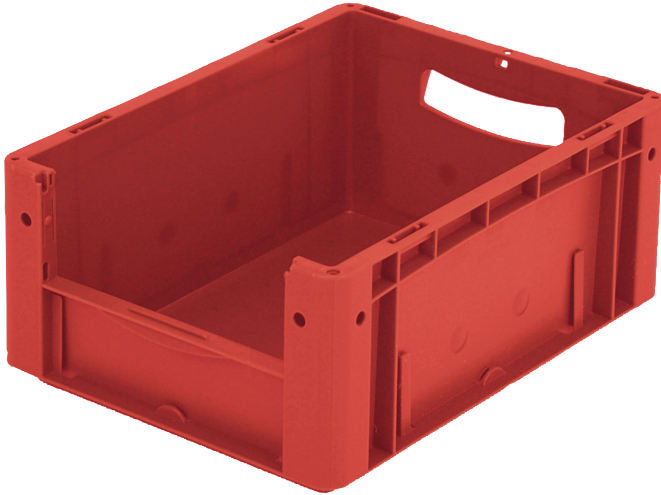

European size stacking containers XL, with short side pick opening

XL43174 | Data sheet

Pos. Dimensions, tolerances as specified in DIN 16901

Pos.	Dimensions, tolerances as specified in DIN 16901	
A	Outside length top	400 mm
B	Outside width top	300 mm
C	Height	170 mm
F	Width of view and pick opening	212 mm
G	Height of view and pick opening	81 mm

Product features

Weight	0.93 kg
*Stacking load	200 kg
*Load capacity	15 kg
Volume	15 litres
Warranty	5 year BITO QUALITY
ESD	ESD version upon request
Temperature range	-20°C to +80°C
Food safety	✓
Material	PP
Stock item	-
Pcs/pack	1
colour	red
Ref. no.	43-14979

* Load capacity data according to EN 13117 refer to an ambient temperature of 23 °C.

Dimensions, tolerances as specified in DIN 16901

Outside length top	400 mm
Outside width top	300 mm
Height	170 mm
Inside length top	368 mm
Inside width top	268 mm
Inside height	167 mm
Pick opening W x H	212 x 81 mm

Information & Service
www.bitocom

BITO
 STORAGE
 SYSTEMS

European size stacking containers XL, with short side pick opening **XL43174** | Accessories

Labels
suited for BITOBOX XL and KLT with a height of at least 170 mm
W 210 x H 74 mm
43-14557