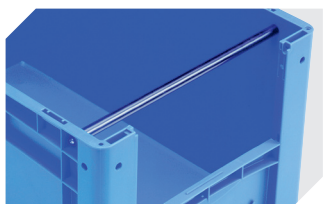

Handles
for European size stacking containers XL
for European size stacking containers BN
L 267 mm
43-9409