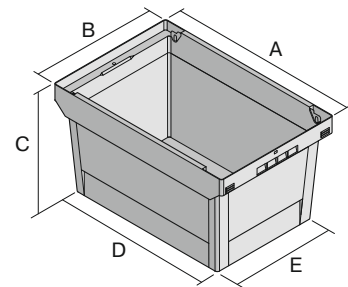

Multi-purpose containers MB, with short side pick opening

MB64274 | Data sheet

Pos. Dimensions, tolerances as specified in DIN 16901

Pos.	Dimensions, tolerances as specified in DIN 16901	
A	Outside length top	600 mm
B	Outside width top	400 mm
C	Height	273 mm
D	Base length outside	505 mm
E	Base width outside	335 mm
F	Width of view and pick opening	270 mm
G	Height of view and pick opening	139 mm

Product features	*Load capacity as specified in EN 13117
Proper weight	2.06 kg
*Load capacity	30 kg
Volume	47 Litres
ESD	No
Food safety	-
Material	PP
Stock item	-
Pcs/pack	1
Colour	dove blue
Ref. no.	6-11085

Other colours / special colours on request

Dimensions, tolerances as specified in DIN 16901	
Outside length top	600 mm
Outside width top	400 mm
Height	273 mm
Pick opening W x H	270 x 139 mm

Information & Service
www.bito.com

BITO
 STORAGE
 SYSTEMS

Multi-purpose containers MB, with short side pick opening **MB64274** | Accessories

Drop-on lid
for multi-purpose containers MB
L 600 x W 400 mm
6-10886

Transport dolly
for multi-purpose containers sized
600 x 400 mm
L 620 x W 420 mm
6-15510