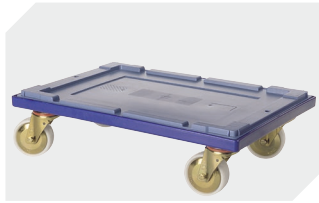

Product features	*Load capacity as specified in EN 13117
Proper weight	2.06 kg
*Load capacity	30 kg
Volume	47 Litres
ESD	No
Food safety	-
Material	PP
Stock item	-
Pcs/pack	1
Colour	dove blue
Ref. no.	6-11085

Other colours / special colours on request

Dimensions, tolerances as specified in DIN 16901	
Outside length top	600 mm
Outside width top	400 mm
Height	273 mm
Pick opening W x H	270 x 139 mm

Information & Service
www.bito.com

BITO
 STORAGE
 SYSTEMS

Multi-purpose containers MB, with short side pick opening **MB64274** | Accessories

Drop-on lid
for multi-purpose containers MB
L 600 x W 400 mm
6-10886

Transport dolly
for multi-purpose containers sized
600 x 400 mm
L 620 x W 420 mm
6-15510