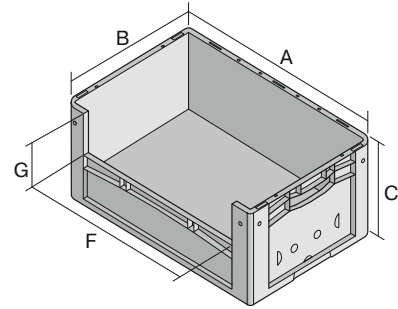

European size stacking containers XL, with long side pick opening

XL86426 | Data sheet

Pos.	Dimensions, Tolerances as specified in DIN 16901	
A	Outside length top	800 mm
B	Outside width top	600 mm
C	Height	420 mm
F	Width of view and pick opening	459 mm
G	Height of view and pick opening	203 mm

Features	*Load capacity as specified in EN 13117
Proper weight	6.40 kg
*Stacking load	800 kg
*Load capacity	60 kg
Volume	170 Litres
Warranty	5 year BITO QUALITY
ESD	ESD version upon request
Temperature range	-20°C to +90°C
Food safety	✓
Material	PP
Stock item	-
Pcs/pack	1
Colour	blue
Ref. no.	43-22625

Dimensions, Tolerances as specified in DIN 16901	
Outside length top	800 mm
Outside width top	600 mm
Height	420 mm
Inside length top	762 mm
Inside width top	562 mm
Inside height	415 mm
Pick opening W x H	459 x 203 mm

Other colours / special colours on request

European size stacking containers XL, with long side pick opening

XL86426 | Accessories

Transport dolly
for containers sized 800 x 600 mm
L 800 x W 600 mm
43-1150