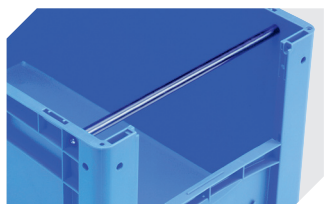

Information & Service
www.bito.com

BITO
 LAGERTECHNIK

European size stacking containers XL, with short side pick opening **XL43174** | Accessories

Labels
suited for BITOBOX XL and KLT with a height of at least 170 mm
W 210 x H 74 mm
43-14557

Transport dolly
polypropylene wheels
L 620 x W 420 mm
43-1491

Label covers
for European size stacking containers XL
and small parts containers KLT
W 209 x H 67 mm
9-20053

Drop-on lids
for European size stacking containers XL
L 400 x W 300 mm
43-20303

Insertable windows
for European size stacking containers XL
43-22536

Grip closures
for European size stacking containers XL
with a height of 170, 220 and 270 mm
43-31450

Handles
for European size stacking containers XL
for European size stacking containers BN
L 267 mm
43-9409