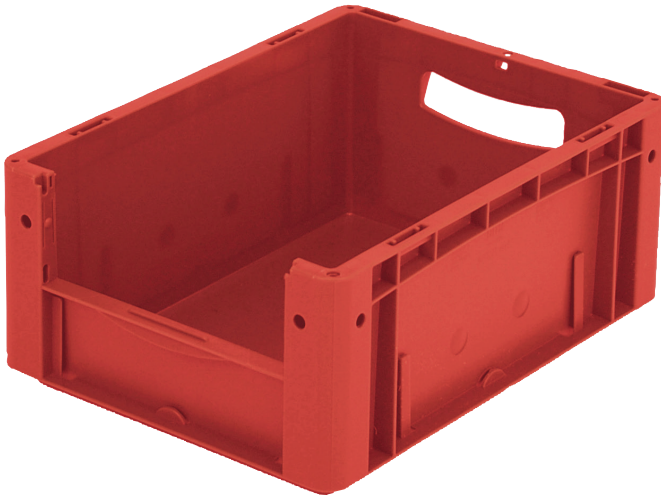

European size stacking containers XL, with short side pick opening

XL43174 | Data sheet

Pos. Dimensions, tolerances as specified in DIN 16901

Pos.	Dimensions, tolerances as specified in DIN 16901	
A	Outside length top	400 mm
B	Outside width top	300 mm
C	Height	170 mm
F	Width of view and pick opening	212 mm
G	Height of view and pick opening	81 mm

Product features	*Load capacity as specified in EN 13117
Weight	0.93 kg
*Stacking load	200 kg
*Load capacity	15 kg
Volume	15 litres
Warranty	5 year BITO QUALITY
ESD	ESD version upon request
Temperature range	-20°C to +90°C
Food safety	✓
Material	PP
Stock item	✓
Pcs/pack	1
colour	red
Ref. no.	43-14979

Other colours / special colours on request

Dimensions, tolerances as specified in DIN 16901	
Outside length top	400 mm
Outside width top	300 mm
Height	170 mm
Inside length top	368 mm
Inside width top	268 mm
Inside height	167 mm
Pick opening W x H	212 x 81 mm

Information & Service
www.bito.com

BITO
 LAGERTECHNIK

European size stacking containers XL, with short side pick opening **XL43174** | Accessories

Labels
suited for BITOBOX XL and KLT with a height of at least 170 mm
W 210 x H 74 mm
43-14557