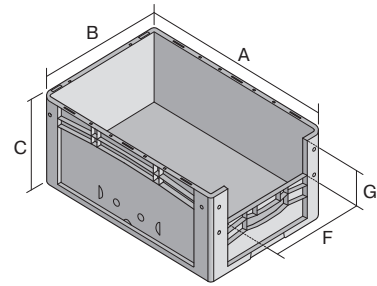

European size stacking containers XL, with short side pick opening

XL43174 | Data sheet

Pos. Dimensions, tolerances as specified in DIN 16901

Pos.	Dimensions, tolerances as specified in DIN 16901	
A	Outside length top	400 mm
B	Outside width top	300 mm
C	Height	170 mm
F	Width of view and pick opening	212 mm
G	Height of view and pick opening	81 mm

Product features	*Load capacity as specified in EN 13117
Weight	0.93 kg
*Stacking load	200 kg
*Load capacity	15 kg
Volume	15 litres
Warranty	5 year BITO QUALITY
ESD	ESD version upon request
Temperature range	-20°C to +90°C
Food safety	✓
Material	PP
Stock item	✓
Pcs/pack	1
colour	red
Ref. no.	43-14979

Other colours / special colours on request

Dimensions, tolerances as specified in DIN 16901	
Outside length top	400 mm
Outside width top	300 mm
Height	170 mm
Inside length top	368 mm
Inside width top	268 mm
Inside height	167 mm
Pick opening W x H	212 x 81 mm

Information & Service
www.bito.com

BITO
 LAGERTECHNIK

European size stacking containers XL, with short side pick opening **XL43174** | Accessories

Labels
suited for BITOBOX XL and KLT with a height of at least 170 mm
W 210 x H 74 mm
43-14557