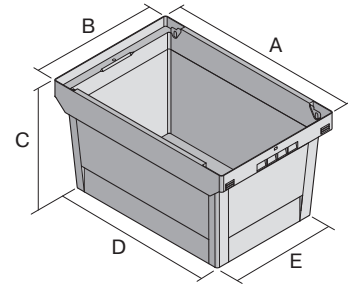

# Multi-purpose containers MB with double base, with hinged stacking seats

## MBB86421D | Data sheet

Pos. Dimensions, tolerances as specified in DIN 16901

Pos.	Dimensions, tolerances as specified in DIN 16901	
A	Outside length top	800 mm
B	Outside width top	600 mm
C	Height	453 mm
D	Base length outside	690 mm
E	Base width outside	508 mm

Product features	*Load capacity as specified in EN 13117
Weight	7.71 kg
*Stacking load	200 kg
*Load capacity	200 kg
Volume	147 litres
Warranty	5 year BITO QUALITY
ESD	No
Temperature range	-20°C to +60°C
Food safety	✓
Material	PP
Stock item	✓
Pcs/pallet	24
Pcs/pack	1
colour	dove blue
Ref. no.	6-15263

Other colours / special colours on request

Dimensions, tolerances as specified in DIN 16901	
Outside length top	800 mm
Outside width top	600 mm
Height	453 mm
Inside length top	742 mm
Inside width top	560 mm
Inside length base	682 mm
Inside width base	500 mm
Inside height	389 mm
Height of stacking rim	70 mm