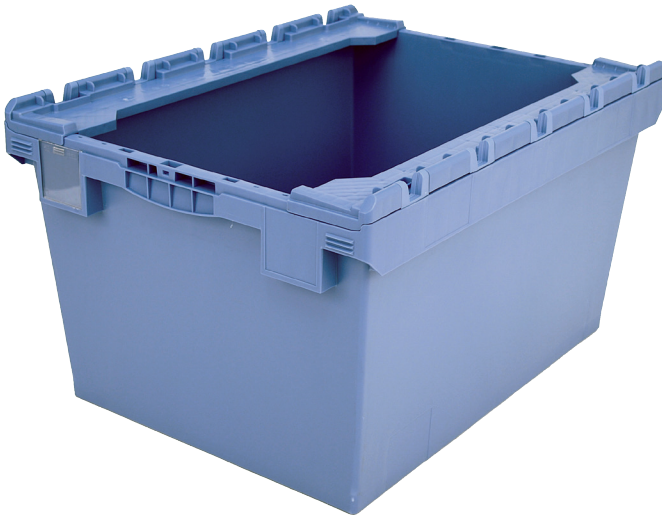

Multi-purpose containers MB with double base, with hinged stacking seats

MBB86421D | Data sheet

Pos. Dimensions, tolerances as specified in DIN 16901

Pos.	Dimensions, tolerances as specified in DIN 16901	
A	Outside length top	800 mm
B	Outside width top	600 mm
C	Height	453 mm
D	Base length outside	690 mm
E	Base width outside	508 mm

Product features	*Load capacity as specified in EN 13117
Weight	7.71 kg
*Stacking load	200 kg
*Load capacity	200 kg
Volume	147 litres
Warranty	5 year BITO QUALITY
ESD	No
Temperature range	-20°C to +60°C
Food safety	✓
Material	PP
Stock item	✓
Pcs/pallet	24
Pcs/pack	1
colour	dove blue
Ref. no.	6-15263

Other colours / special colours on request

Dimensions, tolerances as specified in DIN 16901	
Outside length top	800 mm
Outside width top	600 mm
Height	453 mm
Inside length top	742 mm
Inside width top	560 mm
Inside length base	682 mm
Inside width base	500 mm
Inside height	389 mm
Height of stacking rim	70 mm

Printed message	
Pad printing area on short side (front)	250 x 100 mm
Pad printing area on short side (rear)	250 x 100 mm
Pad printing area on long side	250 x 100 mm
Screen printing area on short side	430 x 210 mm
Screen printing area on short side (rear)	430 x 210 mm
Screen printing area on long side	600 x 200 mm
Hot foil printing area on short side (front)	250 x 100 mm
Hot foil printing area on short side (rear)	250 x 100 mm
Hot foil printing area on long side	250 x 100 mm
Injection mold printing area on long side	225 x 95 mm

Information & Service
www.bitto.com

BITO
STORAGE
SYSTEMS