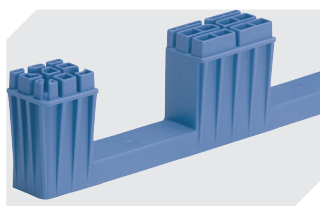

## Multi-purpose containers MB with double base, with hinged stacking seats

# MBB86421D | Accessories

**Label covers**  
for multi-purpose containers MB  
W 60 x H 80.4 mm  
**6-15244**

**Connector clips**  
**6-15625**

**Add-on fork entry shoes**  
for multi-purpose containers MB  
L 800 x W 600 mm  
**6-19330**