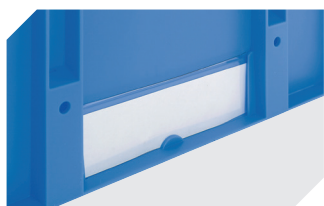

Multi-purpose containers MB with double base, with hinged stacking seats

MBB86421D | Accessories

Label covers
for multi-purpose containers MB
W 60 x H 80.4 mm
6-15244