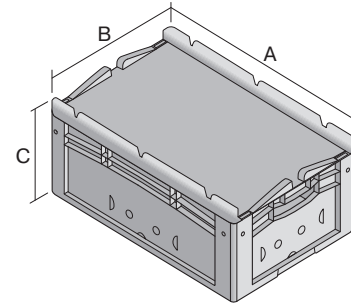

European size stacking containers XL, hinged on one side and closed with 2 snap locks on the other side

## XL64421ASDV | Data sheet

Pos. Dimensions, tolerances as specified in DIN 16901

Pos.	Dimensions, tolerances as specified in DIN 16901	
A	Outside length top	600 mm
B	Outside width top	400 mm
C	Height	438 mm

### Product features

Weight	4.07 kg
*Stacking load	300 kg
*Load capacity	20 kg
Volume	82 litres
Warranty	5 year BITO QUALITY
ESD	ESD version upon request
Temperature range	-20°C to +80°C
Food safety	✓
Material	PP
Stock item	✓
Pcs/pack	1
colour	blue
Ref. no.	43-22257

### Dimensions, tolerances as specified in DIN 16901

Outside length top	600 mm
Outside width top	400 mm
Height	438 mm
Inside length top	568 mm
Inside width top	368 mm
Inside length base	559 mm
Inside width base	359 mm
Inside height	416 mm