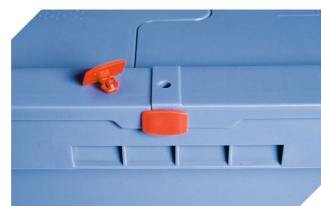

Information & Service
www.bito.com

BITO
 STORAGE
 SYSTEMS

Multi-purpose containers MB, with hinged two-part lid

MBD64171 | Accessories

Security seals
MBP1 - suited for BITOBOX MB
6-10810

Transport dolly
for multi-purpose containers sized
600 x 400 mm
L 620 x W 420 mm
6-15510

Connector clips
6-15625

Security seals
MBP2 - suited for BITOBOX MB
6-15705

Security seals
MBP2-N - suited for BITOBOX MB,
XL, SL
6-19162

Locking clips
suited for BITOBOX MB
6-20299

Document pockets
self-adhesive
2 sides open
L 145 x W 100 mm
46-21108

Barcoded security seals
MBP3 - suited for BITOBOX MB and XL
800 x 600 mm
6-31550

Document pockets
self-adhesive
3 sides open
L 175 x W 105 mm
6-5031