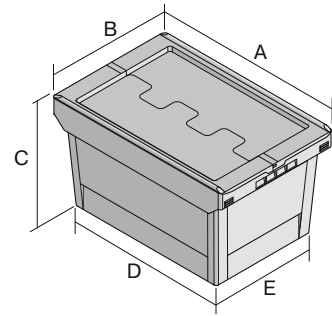

Multi-purpose containers MB, with hinged two-part lid

MBD64171 | Data sheet

Pos. Dimensions, tolerances as specified in DIN 16901

Pos.	Dimensions, tolerances as specified in DIN 16901	
A	Outside length top	610 mm
B	Outside width top	400 mm
C	Height	190 mm
D	Base length outside	505 mm
E	Base width outside	335 mm

Product features	*Load capacity as specified in EN 13117
Proper weight	2.55 kg
*Stacking load	200 kg
*Load capacity	25 kg
Volume	29 Litres
Warranty	5 year BITO QUALITY
ESD	ESD version upon request
Temperature range	-20°C to +90°C
Food safety	✓
Material	PP
Stock item	✓
Pcs/pallet	100
Pcs/pack	1
Colour	dove blue
Ref. no.	6-16766

Other colours / special colours on request

Dimensions, tolerances as specified in DIN 16901	
Outside length top	610 mm
Outside width top	400 mm
Height	190 mm
Inside length top	498 mm
Inside width top	329 mm
Inside length base	498 mm
Inside width base	329 mm
Height of stacking rim	50 mm

Printed message	
Pad printing area on short side (front)	240 x 40 mm
Pad printing area on short side (rear)	240 x 40 mm
Pad printing area on long side	250 x 40 mm
Hot foil printing area on short side (front)	240 x 40 mm
Hot foil printing area on short side (rear)	240 x 40 mm
Hot foil printing area on long side	250 x 40 mm
Injection mold printing area on long side	235 x 25 mm