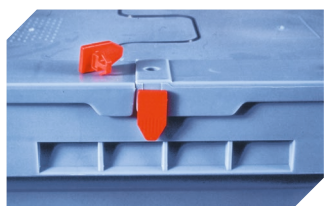

Product features	*Load capacity as specified in EN 13117
Proper weight	2.55 kg
*Stacking load	200 kg
*Load capacity	25 kg
Volume	29 Litres
Warranty	5 year BITO QUALITY
ESD	ESD version upon request
Temperature range	-20°C to +90°C
Food safety	✓
Material	PP
Stock item	✓
Pcs/pallet	100
Pcs/pack	1
Colour	dove blue
Ref. no.	6-16766

Other colours / special colours on request

Dimensions, tolerances as specified in DIN 16901	
Outside length top	610 mm
Outside width top	400 mm
Height	190 mm
Inside length top	498 mm
Inside width top	329 mm
Inside length base	498 mm
Inside width base	329 mm
Height of stacking rim	50 mm

Information & Service
www.bito.com

BITO
 STORAGE
 SYSTEMS

Multi-purpose containers MB, with hinged two-part lid

MBD64171 | Accessories

Security seals
MBP1 - suited for BITOBOX MB
6-10810

Transport dolly
for multi-purpose containers sized
600 x 400 mm
L 620 x W 420 mm
6-15510