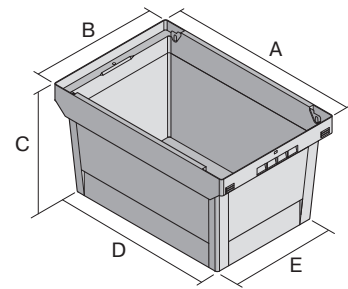

# Multi-purpose containers MB, with short side pick opening

## MB43274 | Data sheet

Pos. Dimensions, tolerances as specified in DIN 16901

Pos.	Dimensions, tolerances as specified in DIN 16901	
A	Outside length top	400 mm
B	Outside width top	300 mm
C	Height	273 mm
D	Base length outside	318 mm
E	Base width outside	240 mm
F	Width of view and pick opening	182 mm
G	Height of view and pick opening	138 mm

Product features	*Load capacity as specified in EN 13117
Weight	1.13 kg
*Load capacity	25 kg
Volume	22 litres
ESD	No
Food safety	-
Material	PP
Stock item	✓
Pcs/pack	1
colour	dove blue
Ref. no.	6-5024

Other colours / special colours on request

Dimensions, tolerances as specified in DIN 16901	
Outside length top	400 mm
Outside width top	300 mm
Height	273 mm
Inside length top	349 mm
Inside width top	271 mm
Inside length base	313 mm
Inside width base	235 mm
Pick opening W x H	182 x 138 mm