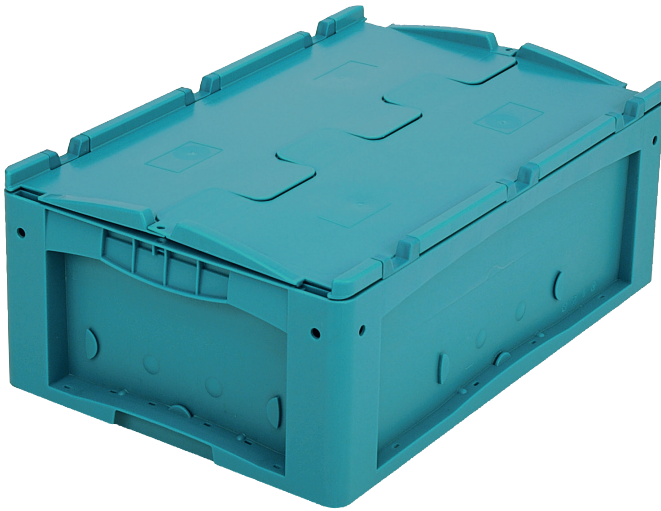

Small parts containers KLT with double base, with hinged two-part lid

KLTD64220D | Data sheet

Pos. Dimensions, tolerances as specified in DIN 16901

Pos.	Dimensions, tolerances as specified in DIN 16901	
A	Outside length top	600 mm
B	Outside width top	400 mm
C	Height	238 mm

Product features

Weight	3.95 kg
*Stacking load	500 kg
*Load capacity	75 kg
Volume	36 litres
Warranty	5 year BITO QUALITY
ESD	No
Temperature range	-20°C to +60°C
Food safety	✓
Material	PP
Stock item	✓
Pcs/pack	1
colour	bin colour turquoise - double base in black
Ref. no.	9-17518

* Load capacity data according to EN 13117 refer to an ambient temperature of 23 °C.

Dimensions, tolerances as specified in DIN 16901

Outside length top	600 mm
Outside width top	400 mm
Height	238 mm
Inside length top	541 mm
Inside width top	368 mm
Inside height	200 mm

Information & Service
www.bitocom

BITO
STORAGE
SYSTEMS

Small parts containers KLT with double base, with hinged two-part lid KLTD64220D | Accessories

Labels

suited for BITOBOX XL and KLT with a height of at least 170 mm