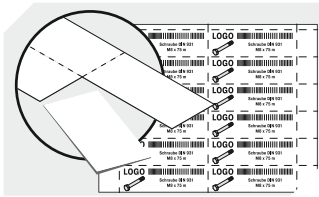

Other colours / special colours on request

| Dimensions, Tolerances as specified in DIN 16901 | |
|--|-------------|
| Outside length top | 500 mm |
| Outside width top | 313 mm |
| Height | 145 mm |
| Inside length top | 447 mm |
| Inside width top | 281 mm |
| Inside length base | 445 mm |
| Inside width base | 278 mm |
| Inside height | 132 mm |
| Stacking height | 138 mm |
| Height below handle | 30 mm |
| Pick opening W x H | 242 x 55 mm |
| Label dimensions L x W | 117 x 40 mm |

| Printed message | |
|---|-------------|
| Pad printing area on short side (front) | 130 x 20 mm |
| Pad printing area on short side (rear) | 250 x 80 mm |
| Pad printing area on long side | 250 x 30 mm |
| Screen printing area on short side (rear) | 220 x 50 mm |
| Hot foil printing area on short side (rear) | 250 x 80 mm |
| Hot foil printing area on long side | 250 x 30 mm |
| Injection mold printing area on long side | 285 x 40 mm |

Information & Service
www.bito.com

BITO
 STORAGE
 SYSTEMS

Storage bins SK

SK5031 | Accessories

Label covers
for storage bins SK
L 178 x W 42 mm
2-1066

Dust covers
for storage bins SK
L 482 x W 299 x H 2.5 mm
2-1136

Windows
for storage bins SK
2-11969

Handles
for storage bins SK
L 281 mm
2-19527

Labels
Printable label sheets
W 178 x H 40 mm
46-20776