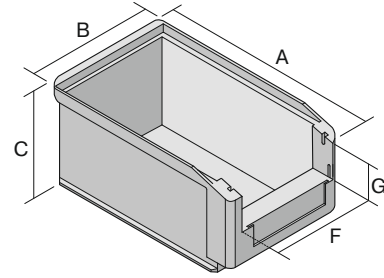

Storage bins SK

SK5031 | Data sheet

Pos. Dimensions, Tolerances as specified in DIN 16901

| Pos. | Dimensions, Tolerances as specified in DIN 16901 | |
|------|--|--------|
| A | Outside length top | 500 mm |
| B | Outside width top | 313 mm |
| C | Height | 145 mm |
| F | Width of view and pick opening | 242 mm |
| G | Height of view and pick opening | 55 mm |

| Features | *Load capacity as specified in EN 13117 |
|-------------------|---|
| Proper weight | 1.15 kg |
| *Stacking load | 180 kg |
| *Load capacity | 30 kg |
| Volume | 17 Litres |
| Warranty | 5 year BITO QUALITY |
| ESD | ESD version upon request |
| Temperature range | -20°C to +90°C |
| Food safety | ✓ |
| Material | PP |
| Stock item | ✓ |
| Pcs/pallet | 84 |
| Pcs/pack | 8 |
| Colour | green |
| Ref. no. | 2-1463 |

Other colours / special colours on request

| Dimensions, Tolerances as specified in DIN 16901 | |
|--|-------------|
| Outside length top | 500 mm |
| Outside width top | 313 mm |
| Height | 145 mm |
| Inside length top | 447 mm |
| Inside width top | 281 mm |
| Inside length base | 445 mm |
| Inside width base | 278 mm |
| Inside height | 132 mm |
| Stacking height | 138 mm |
| Height below handle | 30 mm |
| Pick opening W x H | 242 x 55 mm |
| Label dimensions L x W | 117 x 40 mm |

| Printed message | |
|---|-------------|
| Pad printing area on short side (front) | 130 x 20 mm |
| Pad printing area on short side (rear) | 250 x 80 mm |
| Pad printing area on long side | 250 x 30 mm |
| Screen printing area on short side (rear) | 220 x 50 mm |
| Hot foil printing area on short side (rear) | 250 x 80 mm |
| Hot foil printing area on long side | 250 x 30 mm |
| Injection mold printing area on long side | 285 x 40 mm |