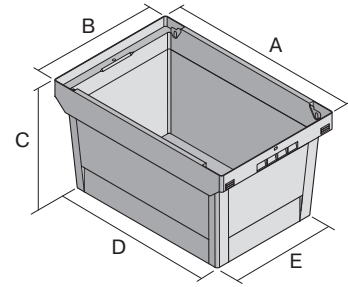

Multi-purpose containers MB, with mounted stacking rails

MBB84421 | Data sheet

Pos. Dimensions, tolerances as specified in DIN 16901

Pos.	Dimensions, tolerances as specified in DIN 16901	
A	Outside length top	800 mm
B	Outside width top	400 mm
C	Height	423 mm
D	Base length outside	705 mm
E	Base width outside	335 mm

Product features	*Load capacity as specified in EN 13117
Weight	4.80 kg
*Stacking load	200 kg
*Load capacity	35 kg
Volume	100 litres
Warranty	5 year BITO QUALITY
ESD	ESD version upon request
Temperature range	-20°C to +90°C
Food safety	✓
Material	PP
Stock item	✓
Pcs/pallet	48
Pcs/pack	1
colour	dove blue
Ref. no.	6-5050

Other colours / special colours on request

Dimensions, tolerances as specified in DIN 16901	
Outside length top	800 mm
Outside width top	400 mm
Height	423 mm
Inside length top	740 mm
Inside width top	367 mm
Inside length base	697 mm
Inside width base	324 mm
Height of stacking rim	100 mm

Printed message	
Pad printing area on short side (front)	240 x 100 mm
Pad printing area on short side (rear)	240 x 100 mm
Pad printing area on long side	250 x 100 mm
Screen printing area on short side	210 x 180 mm
Screen printing area on short side (rear)	210 x 180 mm
Screen printing area on long side	580 x 160 mm
Hot foil printing area on short side (front)	240 x 100 mm
Hot foil printing area on short side (rear)	240 x 100 mm
Hot foil printing area on long side	250 x 100 mm
Injection mold printing area on long side	235 x 70 mm