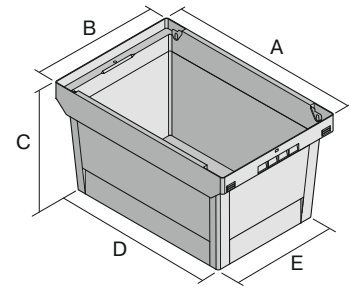

# Multi-purpose containers MB with double base

## MB64421D | Data sheet

Pos. Dimensions, tolerances as specified in DIN 16901

Pos.	Dimensions, tolerances as specified in DIN 16901	
A	Outside length top	600 mm
B	Outside width top	400 mm
C	Height	442 mm
D	Base length outside	505 mm
E	Base width outside	335 mm

Product features	*Load capacity as specified in EN 13117
Proper weight	3.40 kg
*Load capacity	75 kg
Volume	74 Litres
Warranty	5 year BITO QUALITY
ESD	ESD version upon request
Temperature range	-20°C to +60°C
Food safety	✓
Material	PP
Stock item	✓
Pcs/pallet	64
Pcs/pack	1
Colour	dove blue
Ref. no.	6-17607

Other colours / special colours on request

Dimensions, tolerances as specified in DIN 16901	
Outside length top	600 mm
Outside width top	400 mm
Height	442 mm
Inside length base	498 mm
Inside width base	329 mm
Height of stacking rim	100 mm