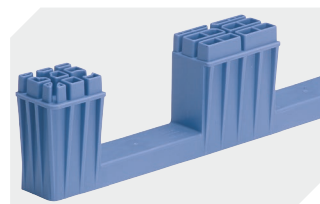

## MB64421D | Accessories

**Drop-on lid**  
for multi-purpose containers MB  
L 600 x W 400 mm  
**6-10886**

**Transport dolly**  
for multi-purpose containers sized  
600 x 400 mm  
L 620 x W 420 mm  
**6-15510**

**Connector clips**  
**6-15625**

**Add-on fork entry shoes**  
for multi-purpose containers MB  
L 800 x W 600 mm  
**6-19330**

**Document pockets**  
self-adhesive  
2 sides open  
L 145 x W 100 mm  
**46-21108**