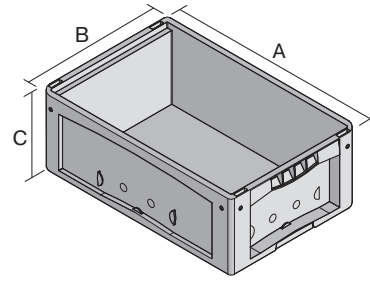

Small parts containers KLT, hinged on one side and closed with 2 snap-on fixtures on the other side

## KLT64170ASDV | Data sheet

Pos. Dimensions, Tolerances as specified in DIN 16901

Pos.	Dimensions, Tolerances as specified in DIN 16901	
A	Outside length top	600 mm
B	Outside width top	400 mm
C	Height	188 mm

Product features	*Load capacity as specified in EN 13117
Weight	3.15 kg
*Stacking load	500 kg
*Load capacity	30 kg
Volume	29.30 litres
Warranty	5 year BITO QUALITY
ESD	ESD version upon request
Temperature range	-20°C to +90°C
Food safety	✓
Material	PP
Stock item	✓
Pcs/pack	1
colour	turquoise
Ref. no.	9-22244

Other colours / special colours on request

Dimensions, Tolerances as specified in DIN 16901	
Outside length top	600 mm
Outside width top	400 mm
Height	188 mm
Inside length top	541 mm
Inside width top	368 mm
Inside height	166 mm