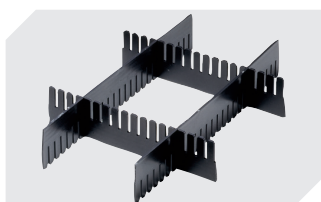

## KLT64170ASDV | Accessories

**Locking systems BS**  
for small parts containers KLT  
**7-14434**

**Labels**  
W 210 x H 74 mm  
**43-14557**

**Transport dolly**  
polypropylene wheels  
L 620 x W 420 mm  
**43-1491**

**Slot-in divider strips**  
Material thickness 5 mm  
L 1150 x H 180 mm  
**7-15509**

**Slot-in divider strips**  
Material thickness 5 mm  
L 1150 x H 50 mm  
**43-18417**

**Slot-in divider strips**  
Material thickness 5 mm  
L 1150 x H 80 mm  
**43-18418**