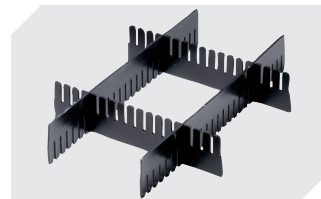

## KLT64170ASDV | Accessories

**Locking systems BS**  
for small parts containers KLT  
**7-14434**

**Labels**  
W 210 x H 74 mm  
**43-14557**

**Transport dolly**  
polypropylene wheels  
L 620 x W 420 mm  
**43-1491**

**Slot-in divider strips**  
Material thickness 5 mm  
L 1150 x H 180 mm  
**7-15509**

**Slot-in divider strips**  
Material thickness 5 mm  
L 1150 x H 50 mm  
**43-18417**

**Slot-in divider strips**  
Material thickness 5 mm  
L 1150 x H 80 mm  
**43-18418**