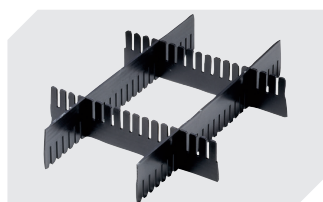

## KLT64170ASDV | Accessories

**Locking systems BS**  
for small parts containers KLT  
**7-14434**

**Labels**  
W 210 x H 74 mm  
**43-14557**

**Transport dolly**  
polypropylene wheels  
L 620 x W 420 mm  
**43-1491**

**Slot-in divider strips**  
Material thickness 5 mm  
L 1150 x H 180 mm  
**7-15509**

**Slot-in divider strips**  
Material thickness 5 mm  
L 1150 x H 50 mm  
**43-18417**

**Slot-in divider strips**  
Material thickness 5 mm  
L 1150 x H 80 mm  
**43-18418**