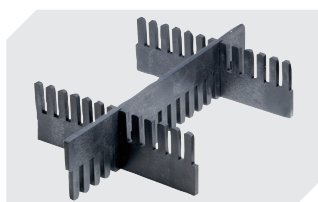

## KLT64170ASDV | Accessories

**Locking systems BS**  
for small parts containers KLT  
**7-14434**

**Labels**  
W 210 x H 74 mm  
**43-14557**

**Transport dolly**  
polypropylene wheels  
L 620 x W 420 mm  
**43-1491**

**Slot-in divider strips**  
Material thickness 5 mm  
L 1150 x H 180 mm  
**7-15509**

**Slot-in divider strips**  
Material thickness 5 mm  
L 1150 x H 50 mm  
**43-18417**

**Slot-in divider strips**  
Material thickness 5 mm  
L 1150 x H 80 mm  
**43-18418**